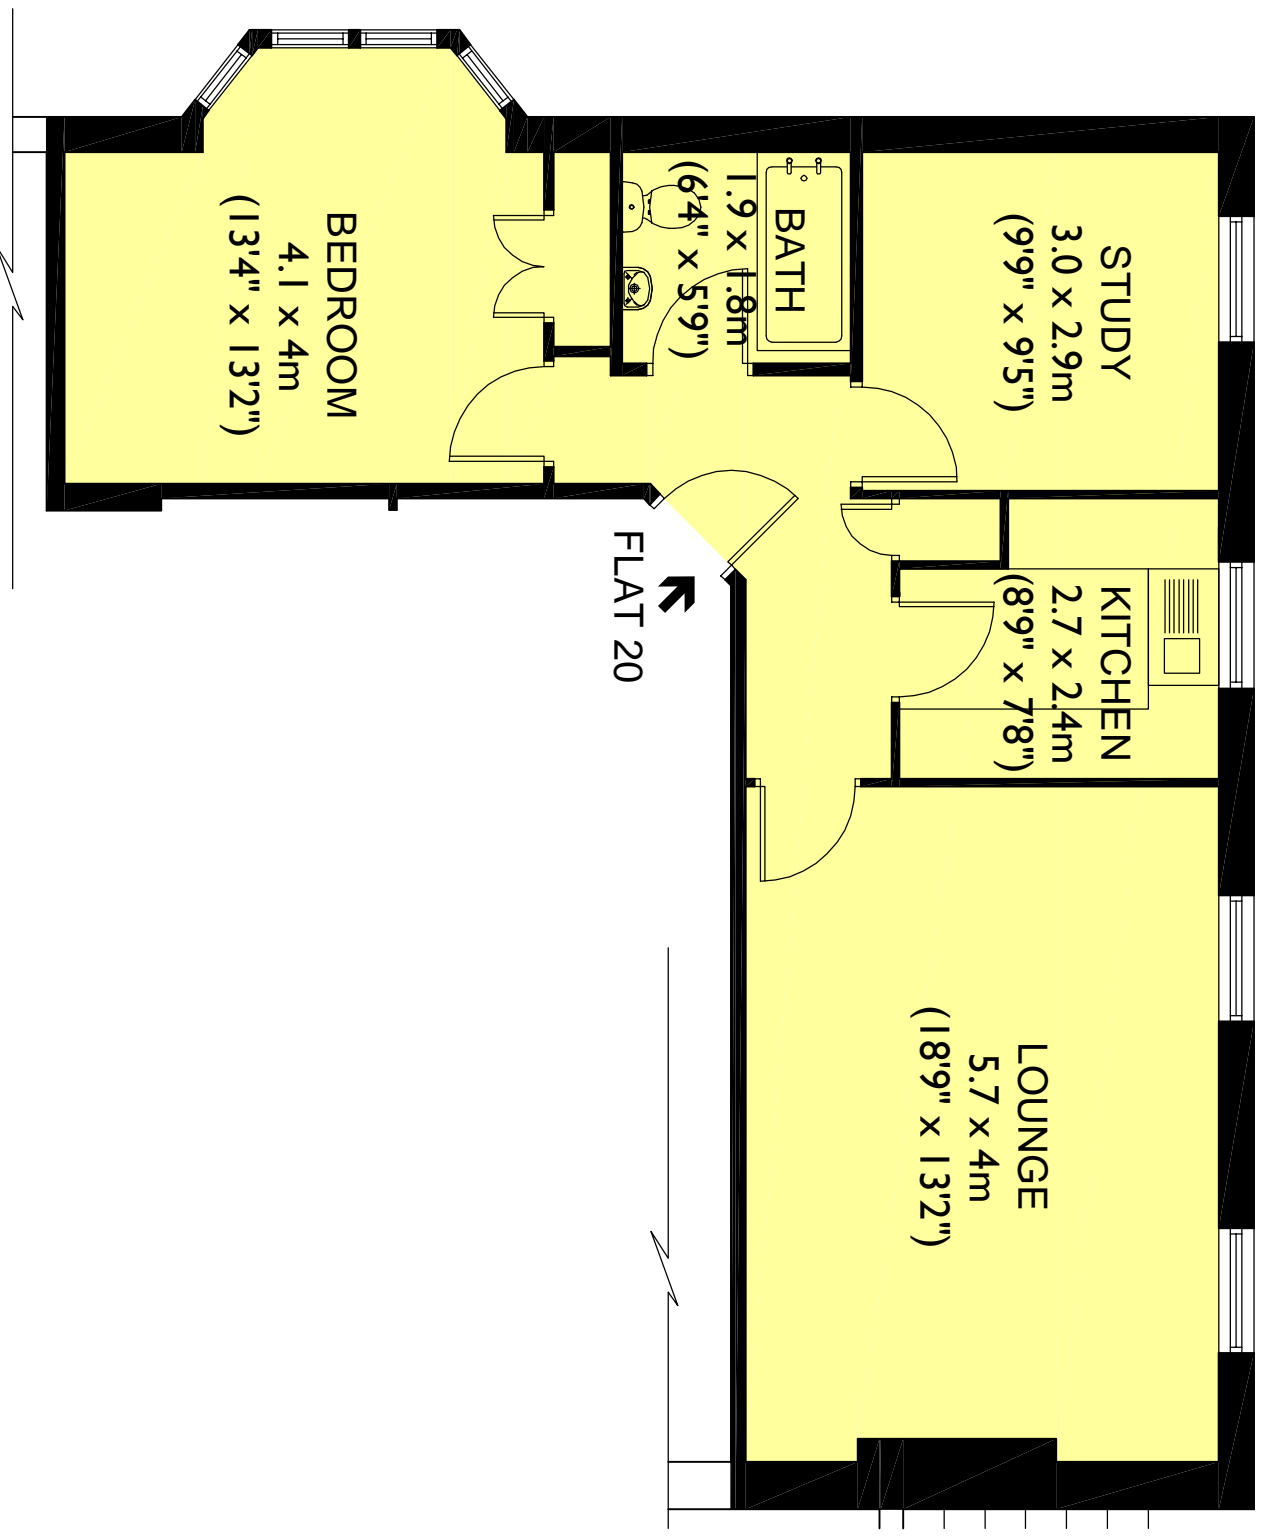

Flat No. 20

Bushey House Beaumont
Bushey

London WD23 1QN

Notes: The floor plans are provided to give an indication of the layout of the property. Accuracy is not guaranteed and should not be relied on for any purpose. All measurements are approximate. All fixtures and fittings are excluded from the sale unless separately included within the legal "fixtures and fittings" details