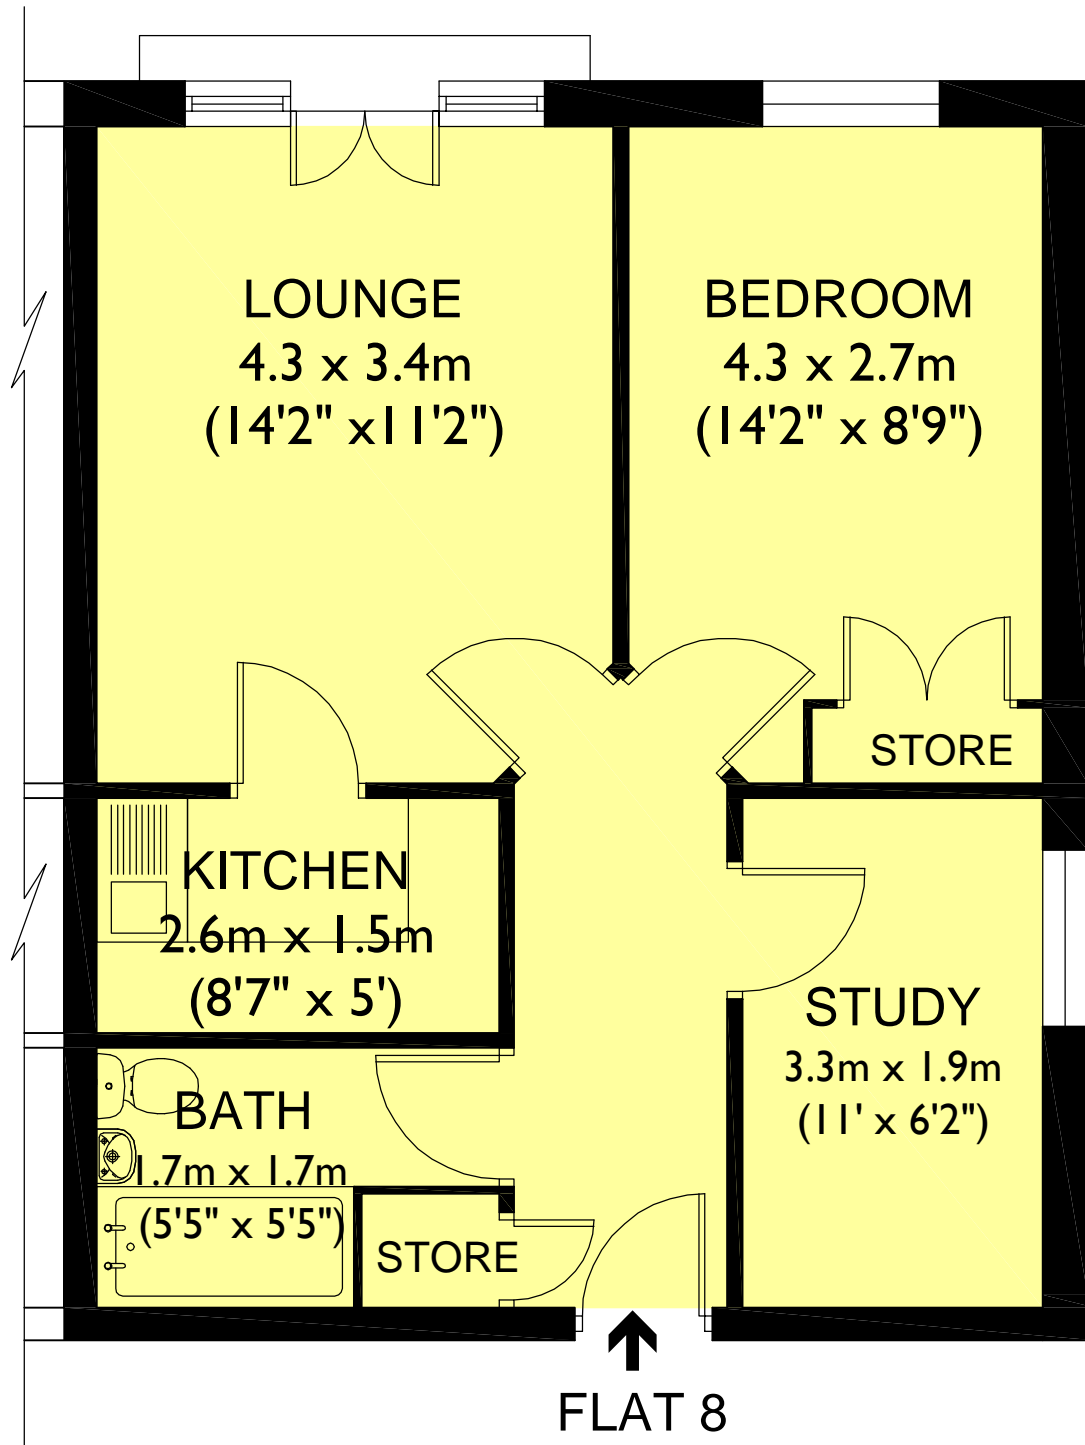

# Flat No. 8

Bushey House Beaumont

Bushey

London WD23 1QN

**BARCHESTER**  
HEALTHCARE

Notes: The floor plans are provided to give an indication of the layout of the property. Accuracy is not guaranteed and should not be relied on for any purpose. All measurements are approximate. All fixtures and fittings are excluded from the sale unless separately included within the legal "fixtures and fittings" details