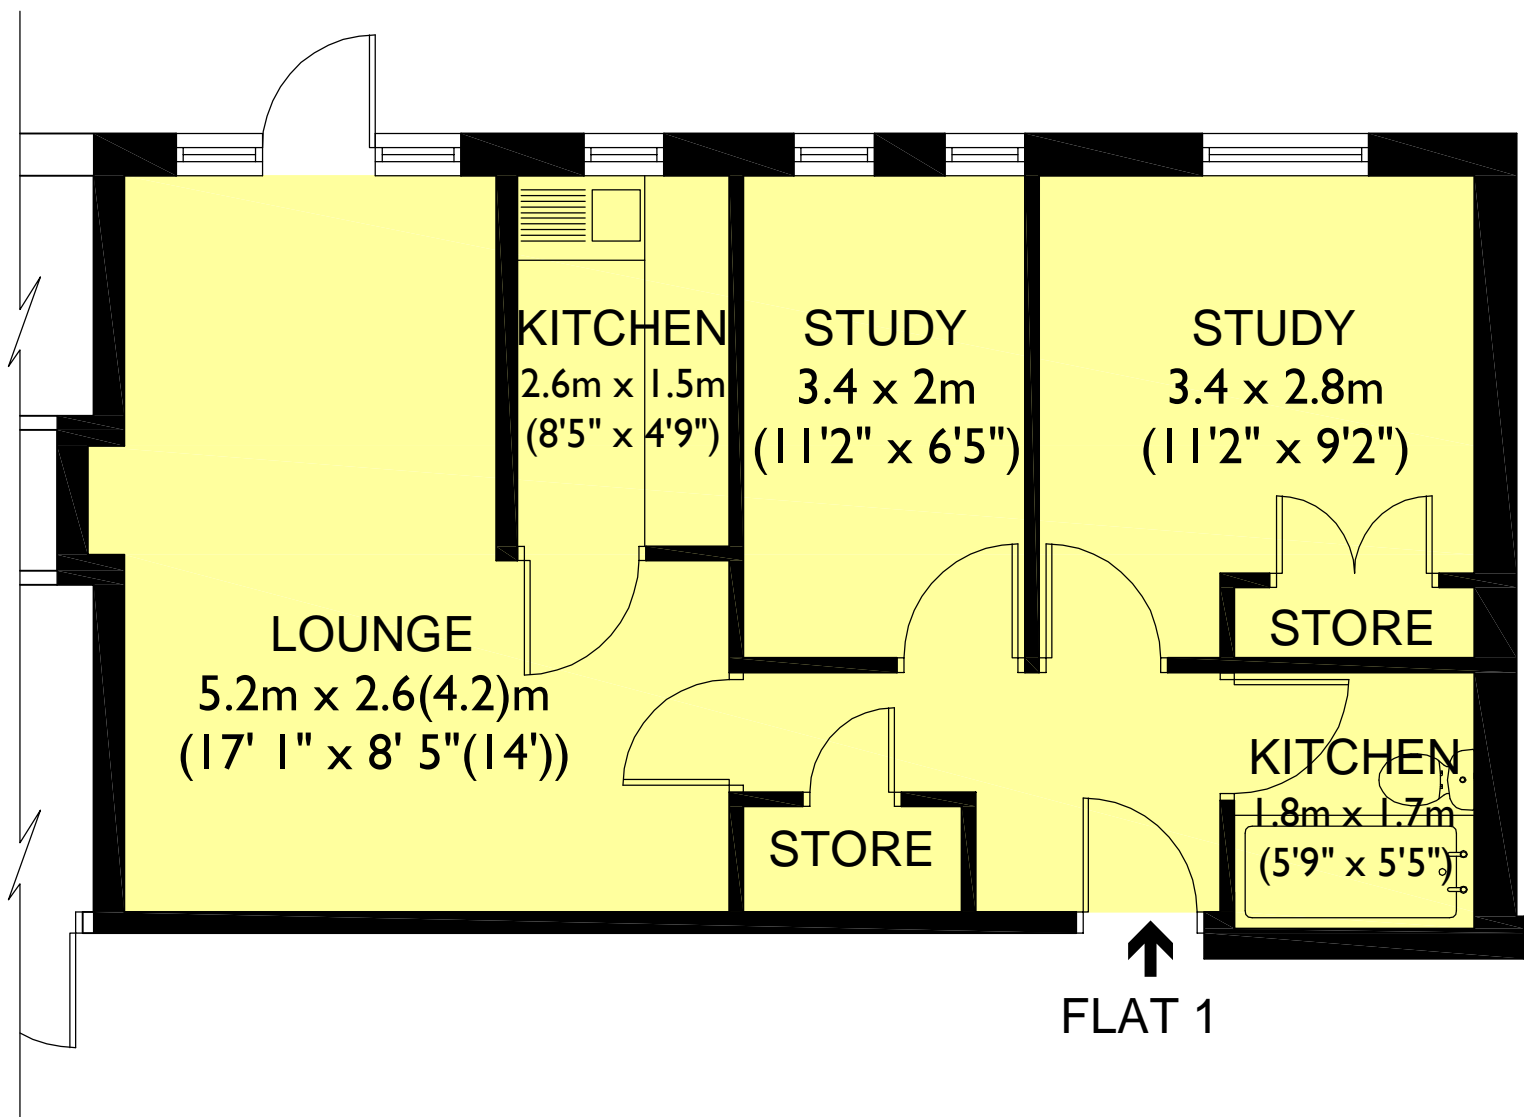

Flat No. 1

Bushey House Beaumont

Bushey

London WD23 1QN

Notes: The floor plans are provided to give an indication of the layout of the property. Accuracy is not guaranteed and should not be relied on for any purpose. All measurements are approximate. All fixtures and fittings are excluded from the sale unless separately included within the legal "fixtures and fittings" details