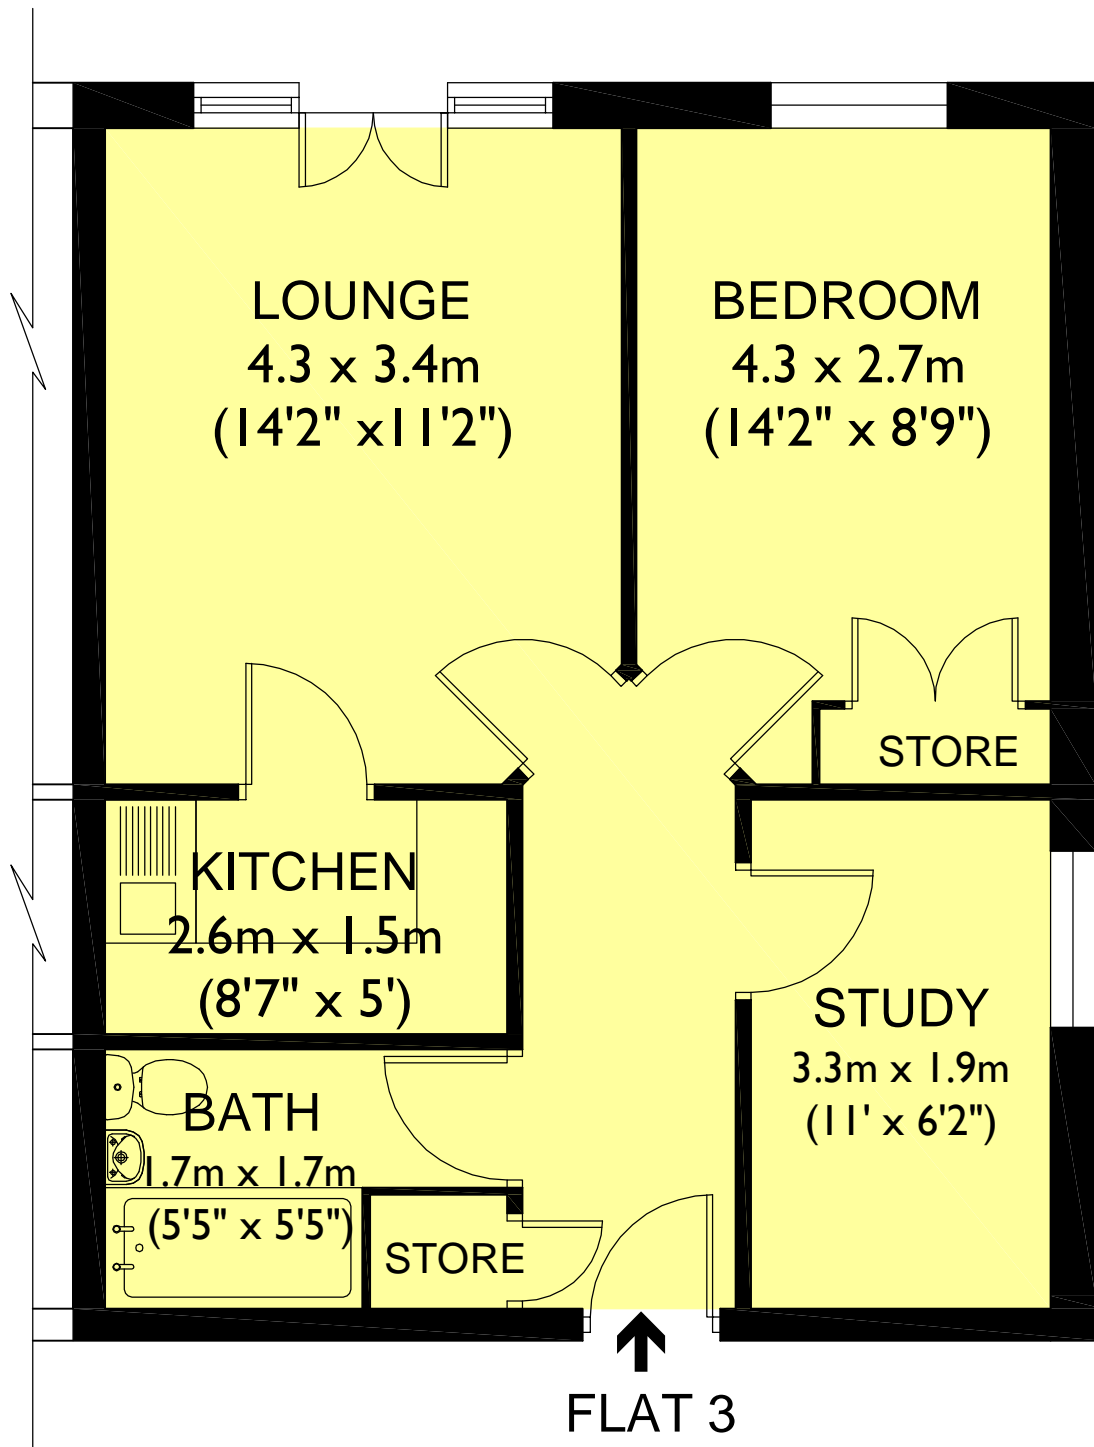

Flat No. 3

Bushey House Beaumont

Bushey

London WD23 1QN

Notes: The floor plans are provided to give an indication of the layout of the property. Accuracy is not guaranteed and should not be relied on for any purpose. All measurements are approximate. All fixtures and fittings are excluded from the sale unless separately included within the legal "fixtures and fittings" details