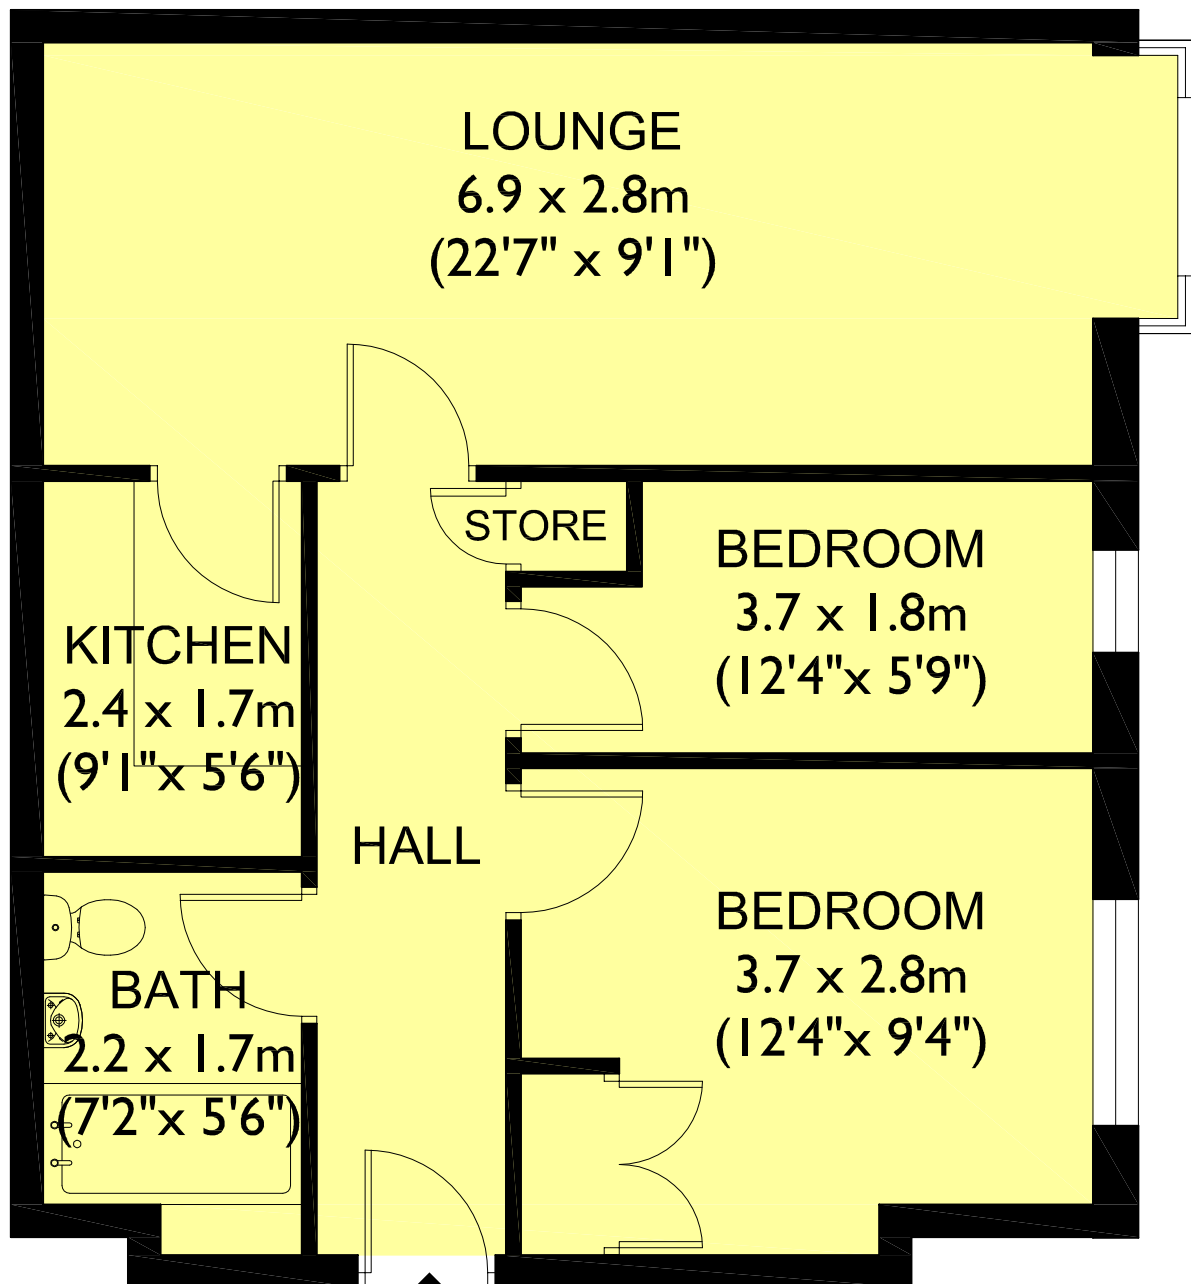

Flat No. 18

Chorleywood Beaumont
Rickmansworth Road
Chorleywood
WD3 5BY

↑
FLAT 18

Notes: The floor plans are provided to give an indication of the layout of the property. Accuracy is not guaranteed and should not be relied on for any purpose. All measurements are approximate. All fixtures and fittings are excluded from the sale unless separately included within the legal "fixtures and fittings" details