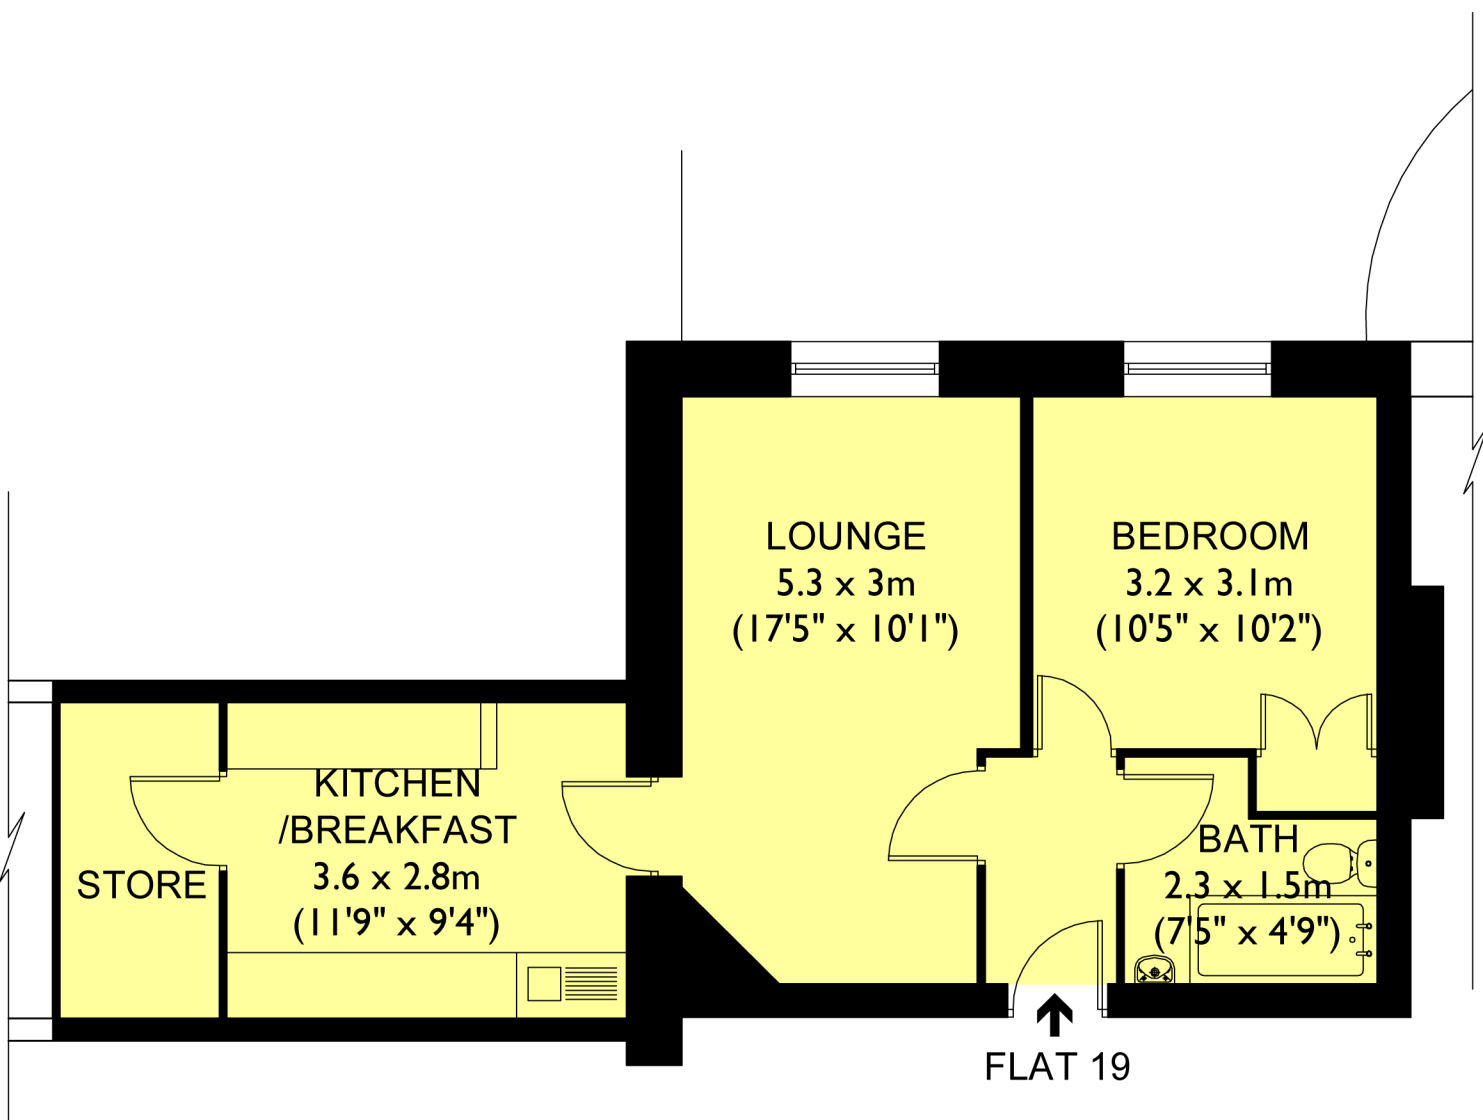

# Flat No. 19

Bushey House Beaumont

Bushey

London WD23 1QN

Notes: The floor plans are provided to give an indication of the layout of the property. Accuracy is not guaranteed and should not be relied on for any purpose. All measurements are approximate. All fixtures and fittings are excluded from the sale unless separately included within the legal "fixtures and fittings" details