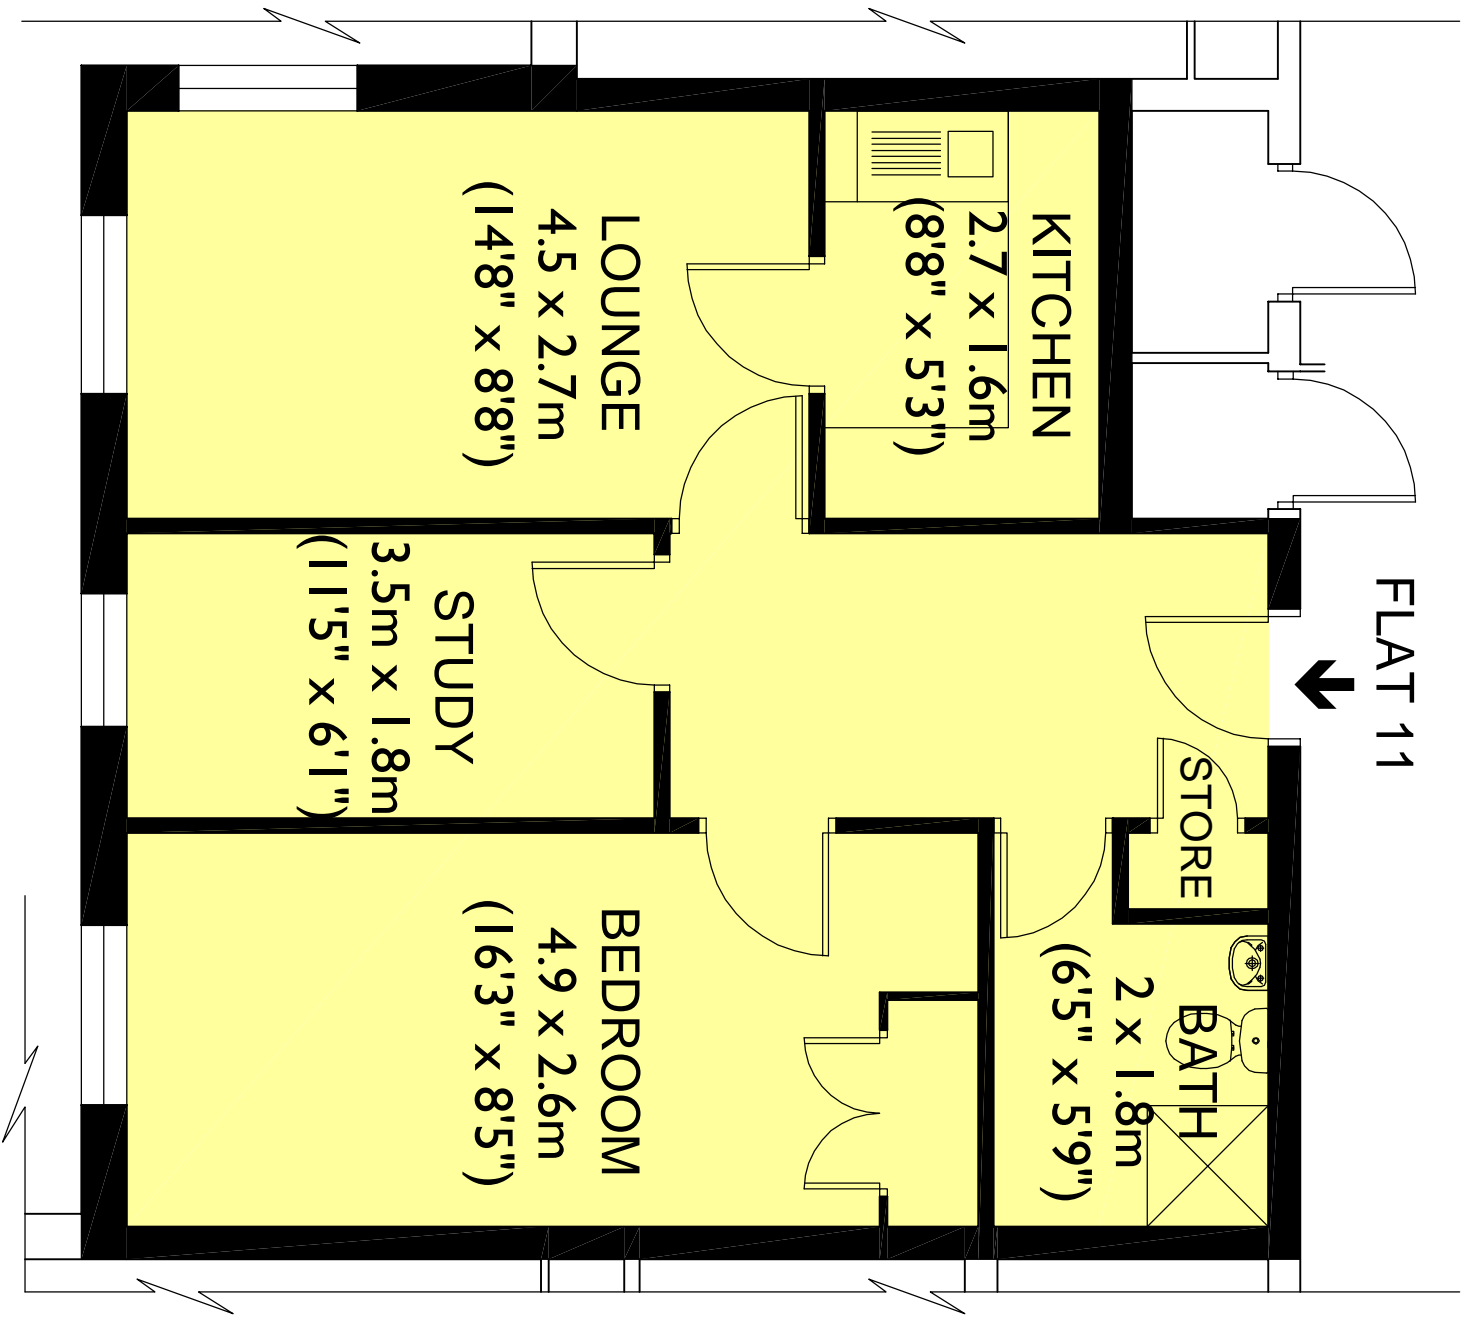

Flat No. 11

Bushey House Beaumont
Bushey
London WD23 1QN

Notes: The floor plans are provided to give an indication of the layout of the property. Accuracy is not guaranteed and should not be relied on for any purpose. All measurements are approximate. All fixtures and fittings are excluded from the sale unless separately included within the legal "fixtures and fittings" details