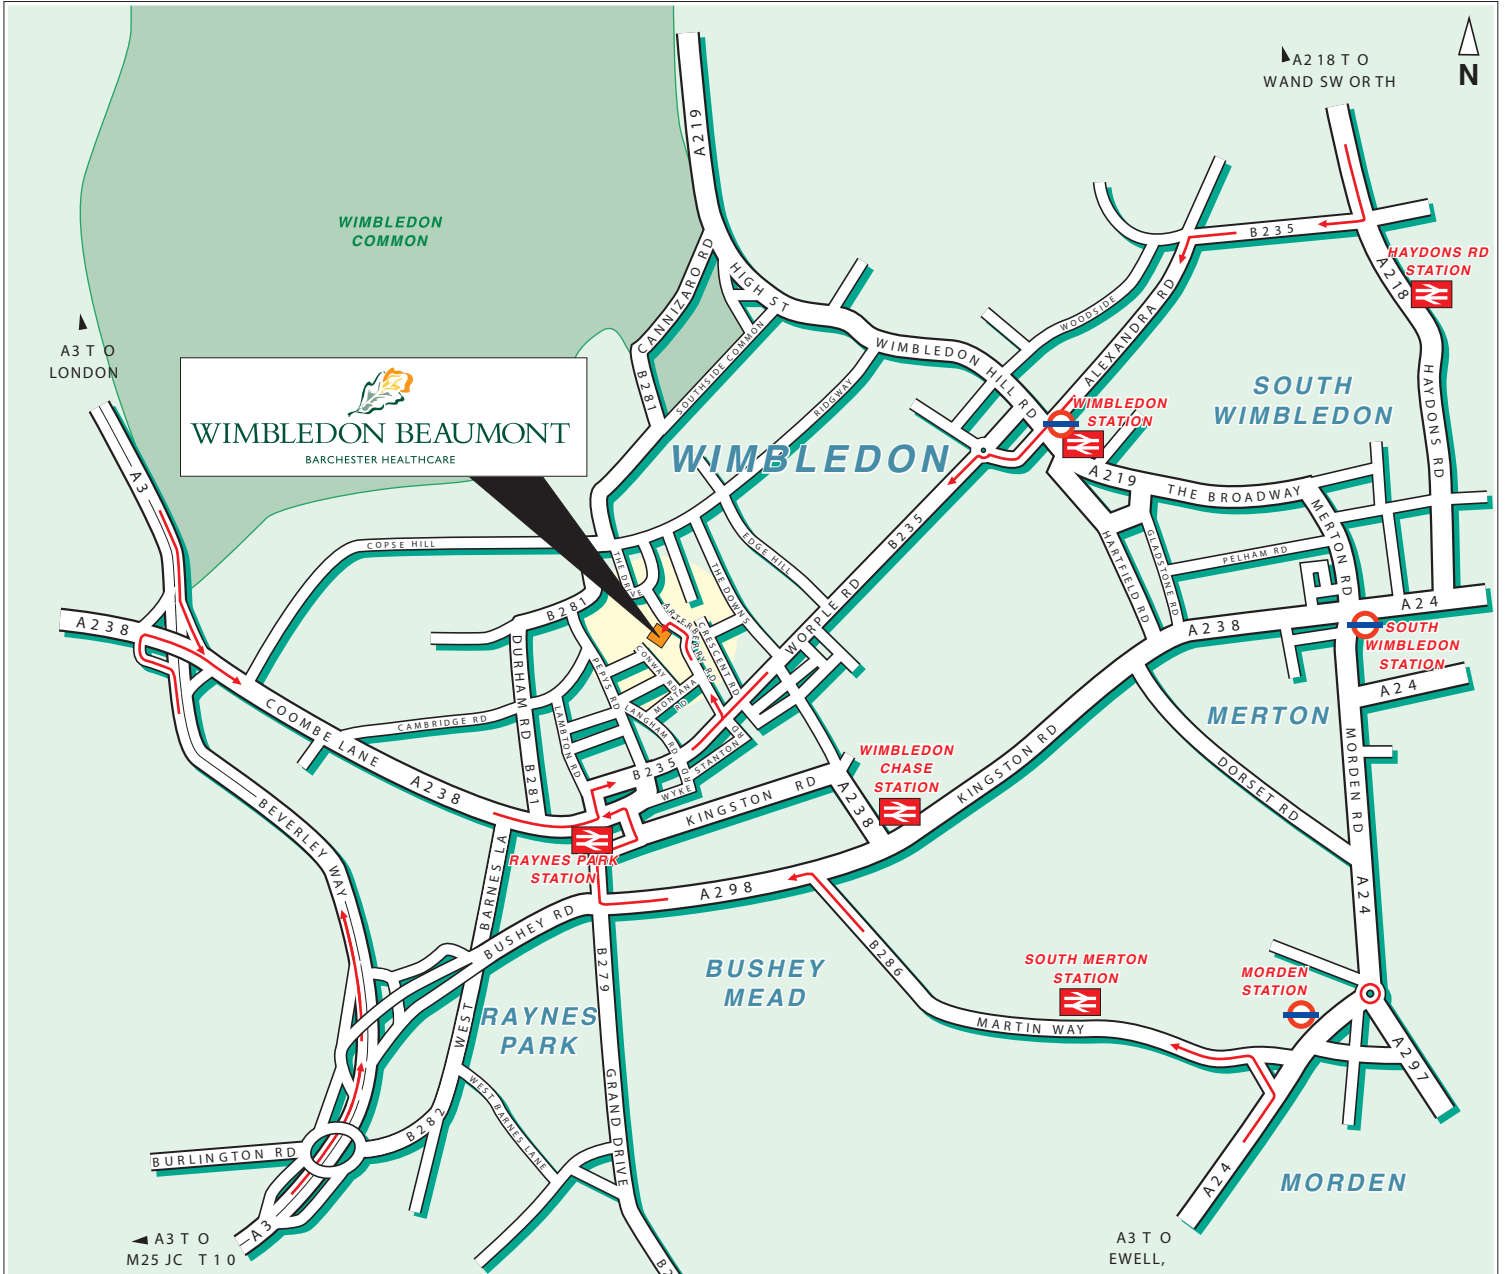

© Give Way 2005 Tel: 0800 019 0027. © Crown Copyright . PU 100040256.

Public Transport

By Rail, Wimbledon Station.

The No. 200 bus also goes from Wimbledon station to the top of Arterberry Road and it is then a short walk down the hill. *For information on train operators and times phone National Rail Enquiries on 0845 7484950.*

By Air, London Heathrow Airport.

Approximately 1 hours drive away.