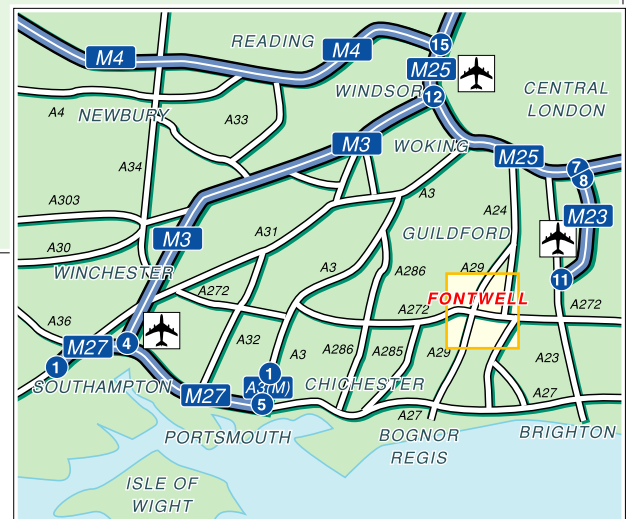

© Give Way 2003  
Tel: 0800 019 0027  
© Crown Copyright. PU 100040256.

**Public Transport**

By Rail, Barnham Station.

Is a short drive away.

For information on train operators and times phone National Rail Enquiries on 0845 7484950.

By Air, Gatwick Airport.

Approximately 35 minutes drive away.