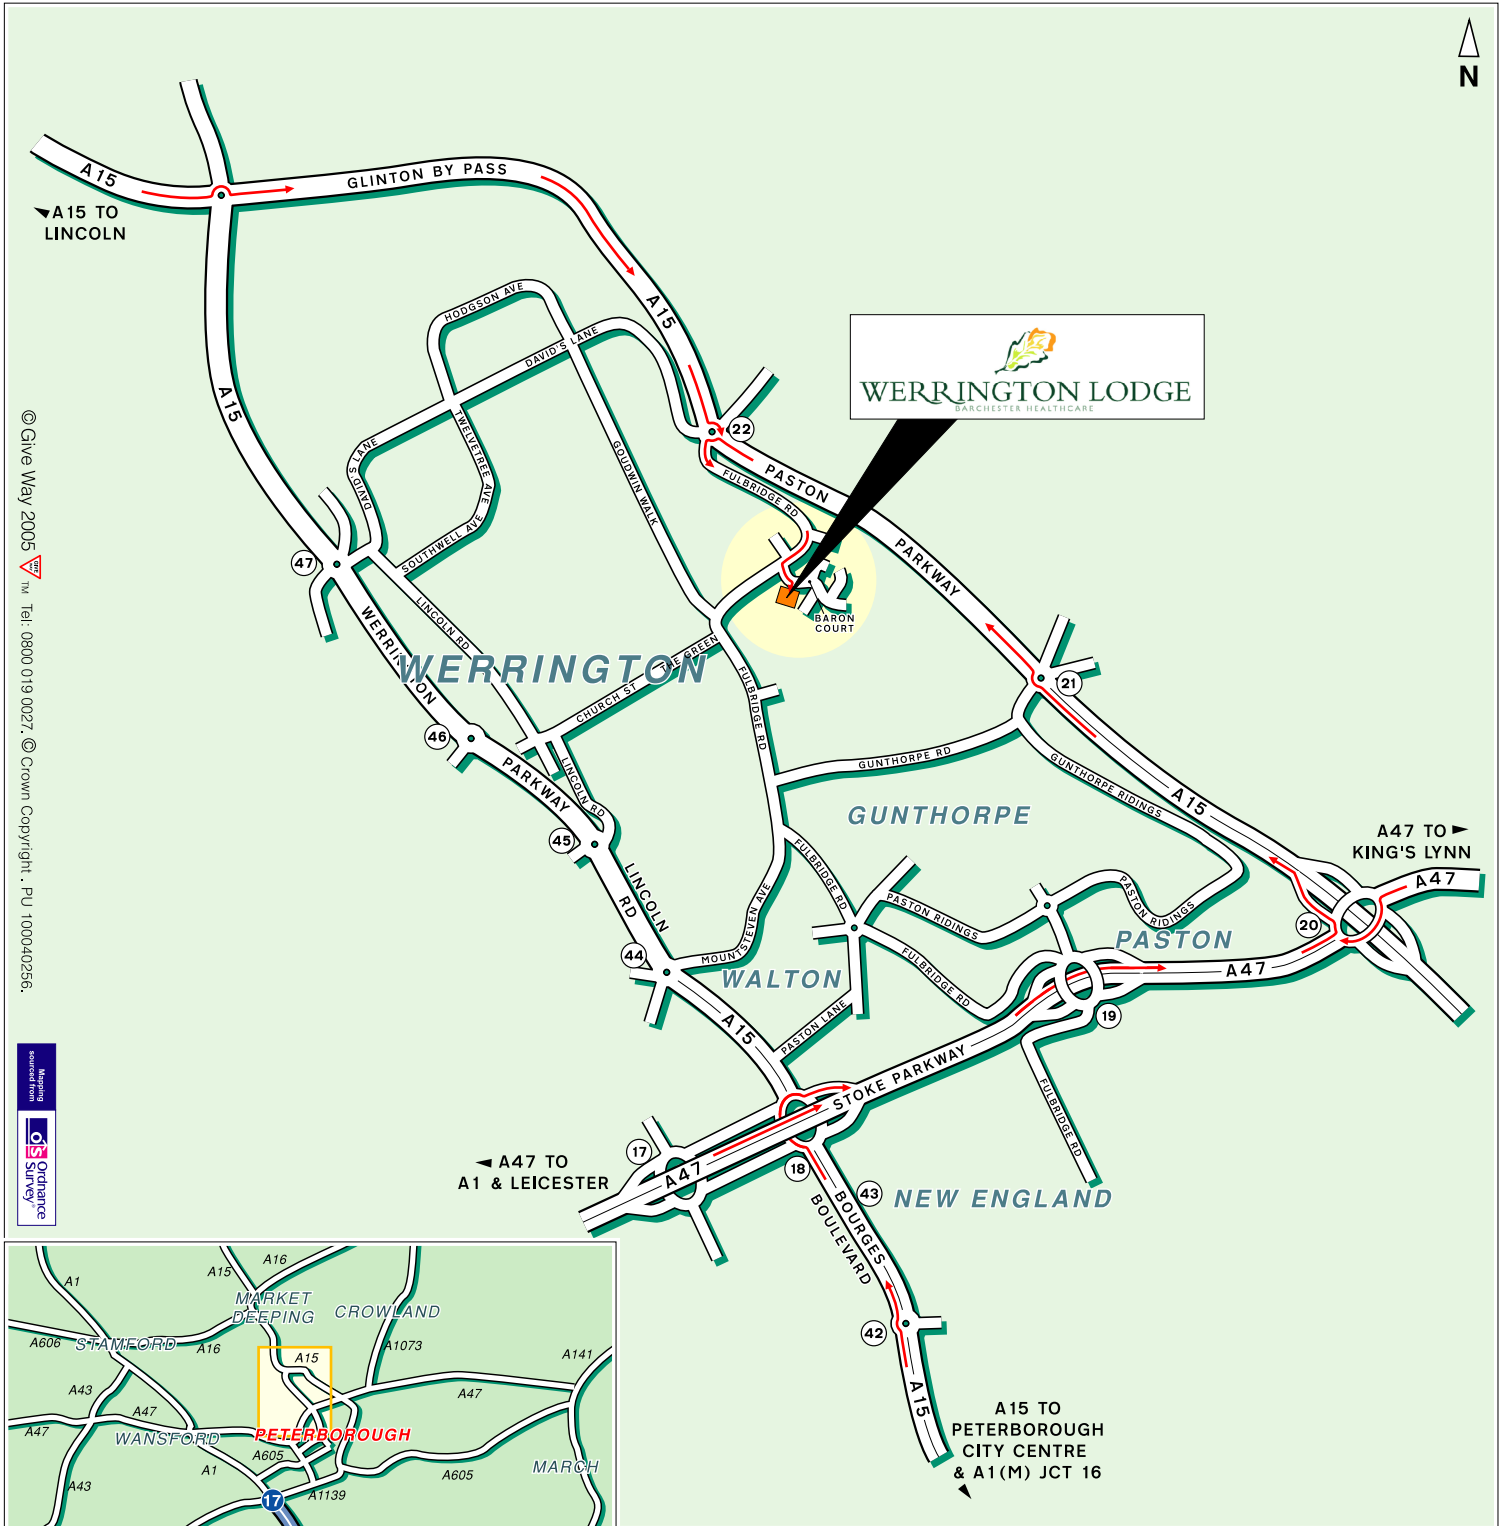

© Give Way 2005. Mapping sourced from Ordnance Survey. Tel: 0800 019 0027. © Crown Copyright. PU 100040256.

Public Transport

By Rail, Peterborough Station.
All approximately 15 minutes taxi ride away.
For information on train operators and times phone National Rail Enquiries on 0845 7484950.

By Air, East Midlands & Stansted Airports.
Both Airports are approximately 60 - 70 minutes drive away.