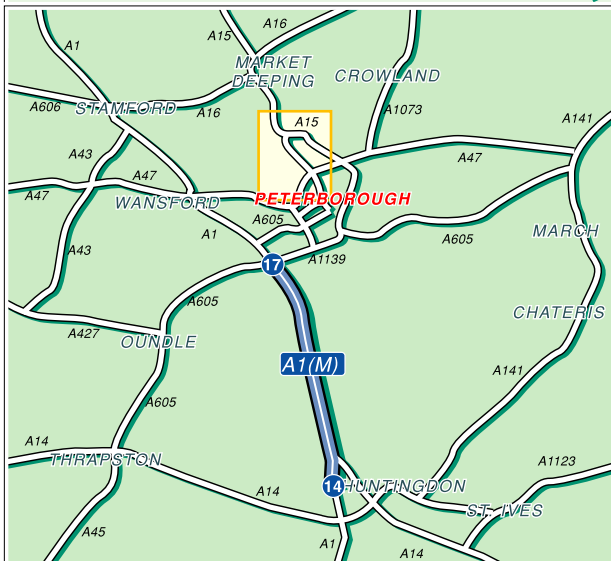

© Give Way 2005. Mapping sourced from Ordnance Survey. Tel: 0800 019 0027. © Crown Copyright. PU 100040256.

Public Transport

By Rail, Peterborough Station.
All approximately 15 minutes taxi ride away.
For information on train operators and times phone National Rail Enquiries on 0845 7484950.

By Air, East Midlands & Stansted Airports.
Both Airports are approximately 60 - 70 minutes drive away.