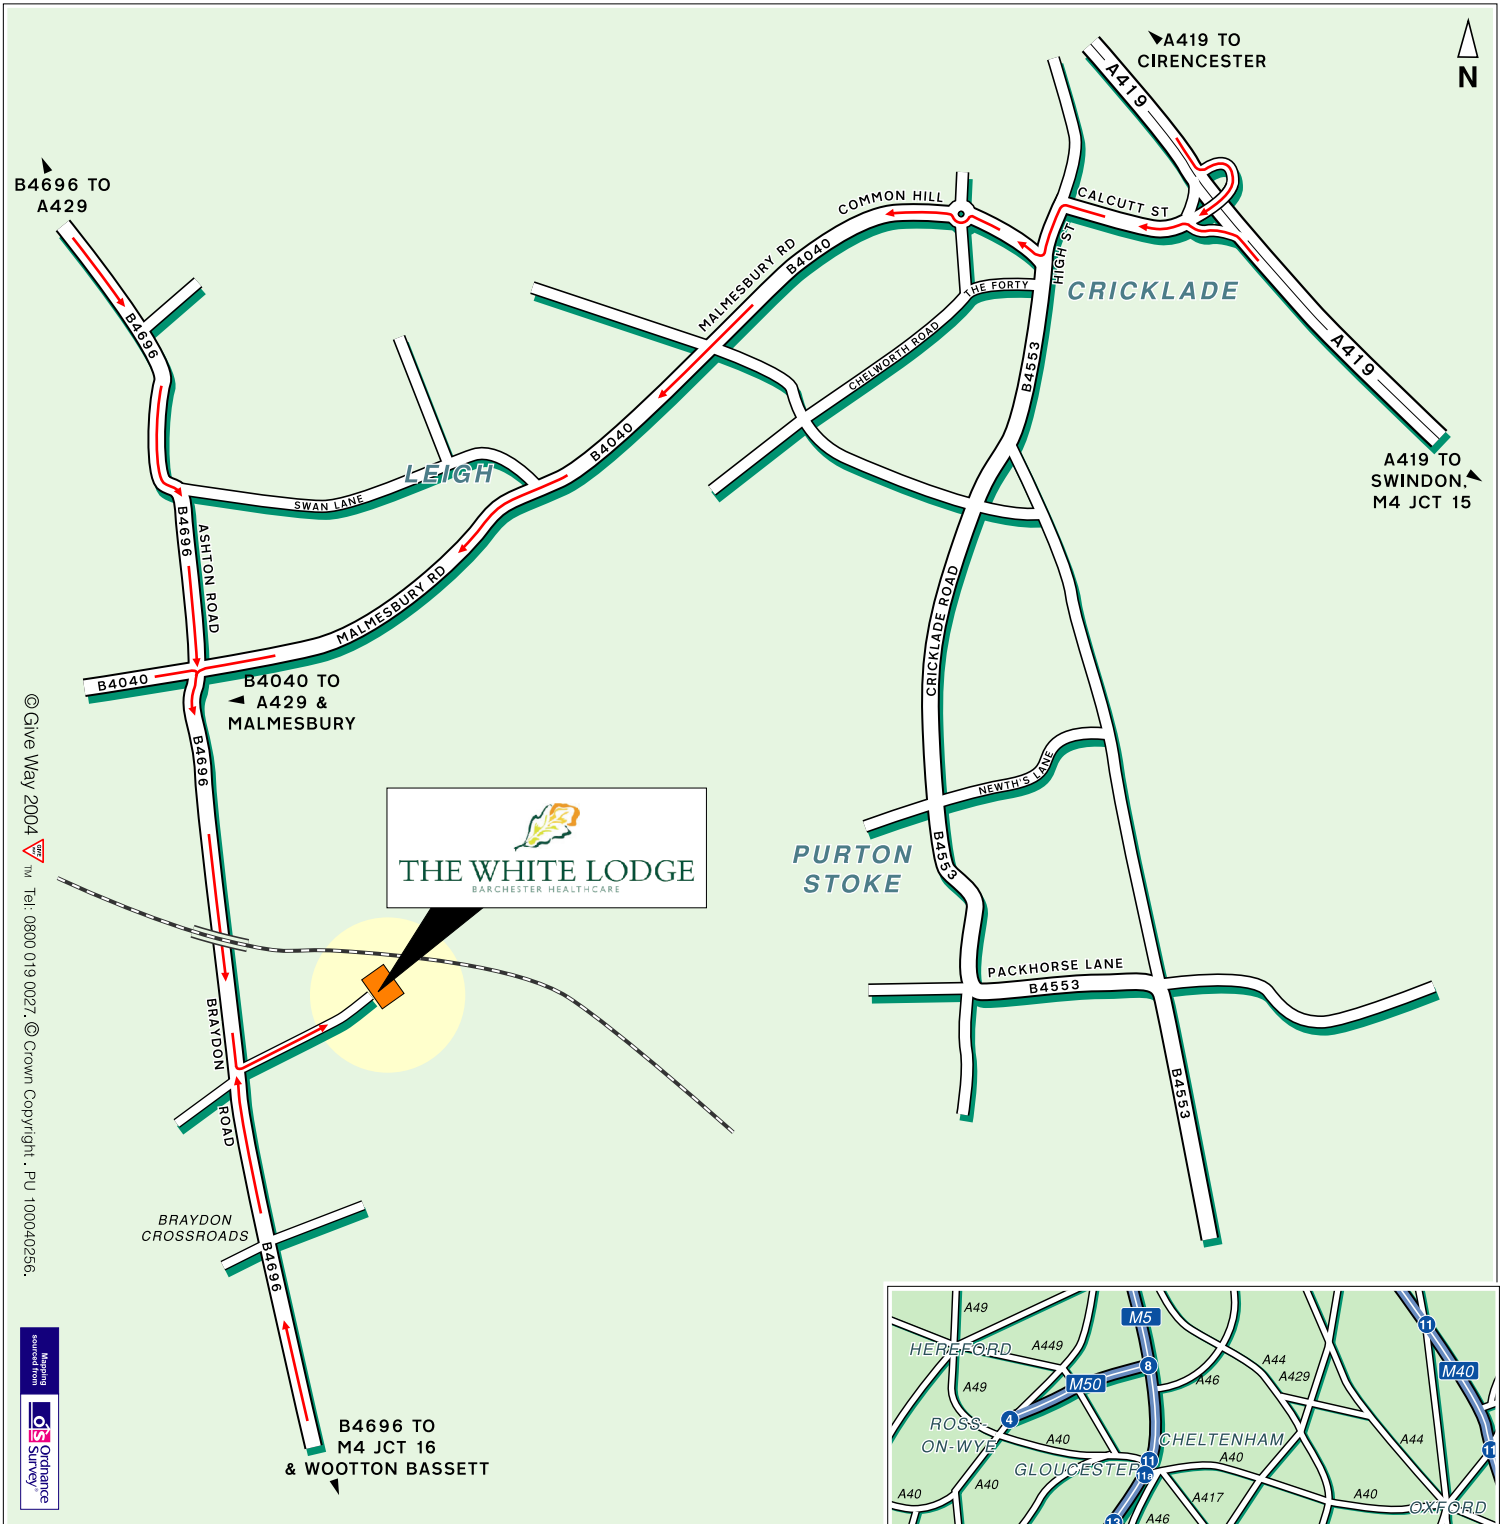

THE WHITE LODGE

BARCHESTER HEALTHCARE

The White Lodge Care Centre

Braydon
Swindon
Wiltshire
SN5 0AD

Tel: 01666 860 381

Fax: 01666 862 152

whitelodge@barchester.com

www.barchester.com/whitelodge

© Give Way 2004. Tel: 0800 019 0027. © Crown Copyright. PU 100040256.

Public Transport

By Rail, Swindon Station.
Approximately 20 minutes taxi ride away.
For information on train operators and times phone National Rail Enquiries on 0845 7484950.

By Air, Bristol Airport.
Approximately 1 1/2 hours drive away.