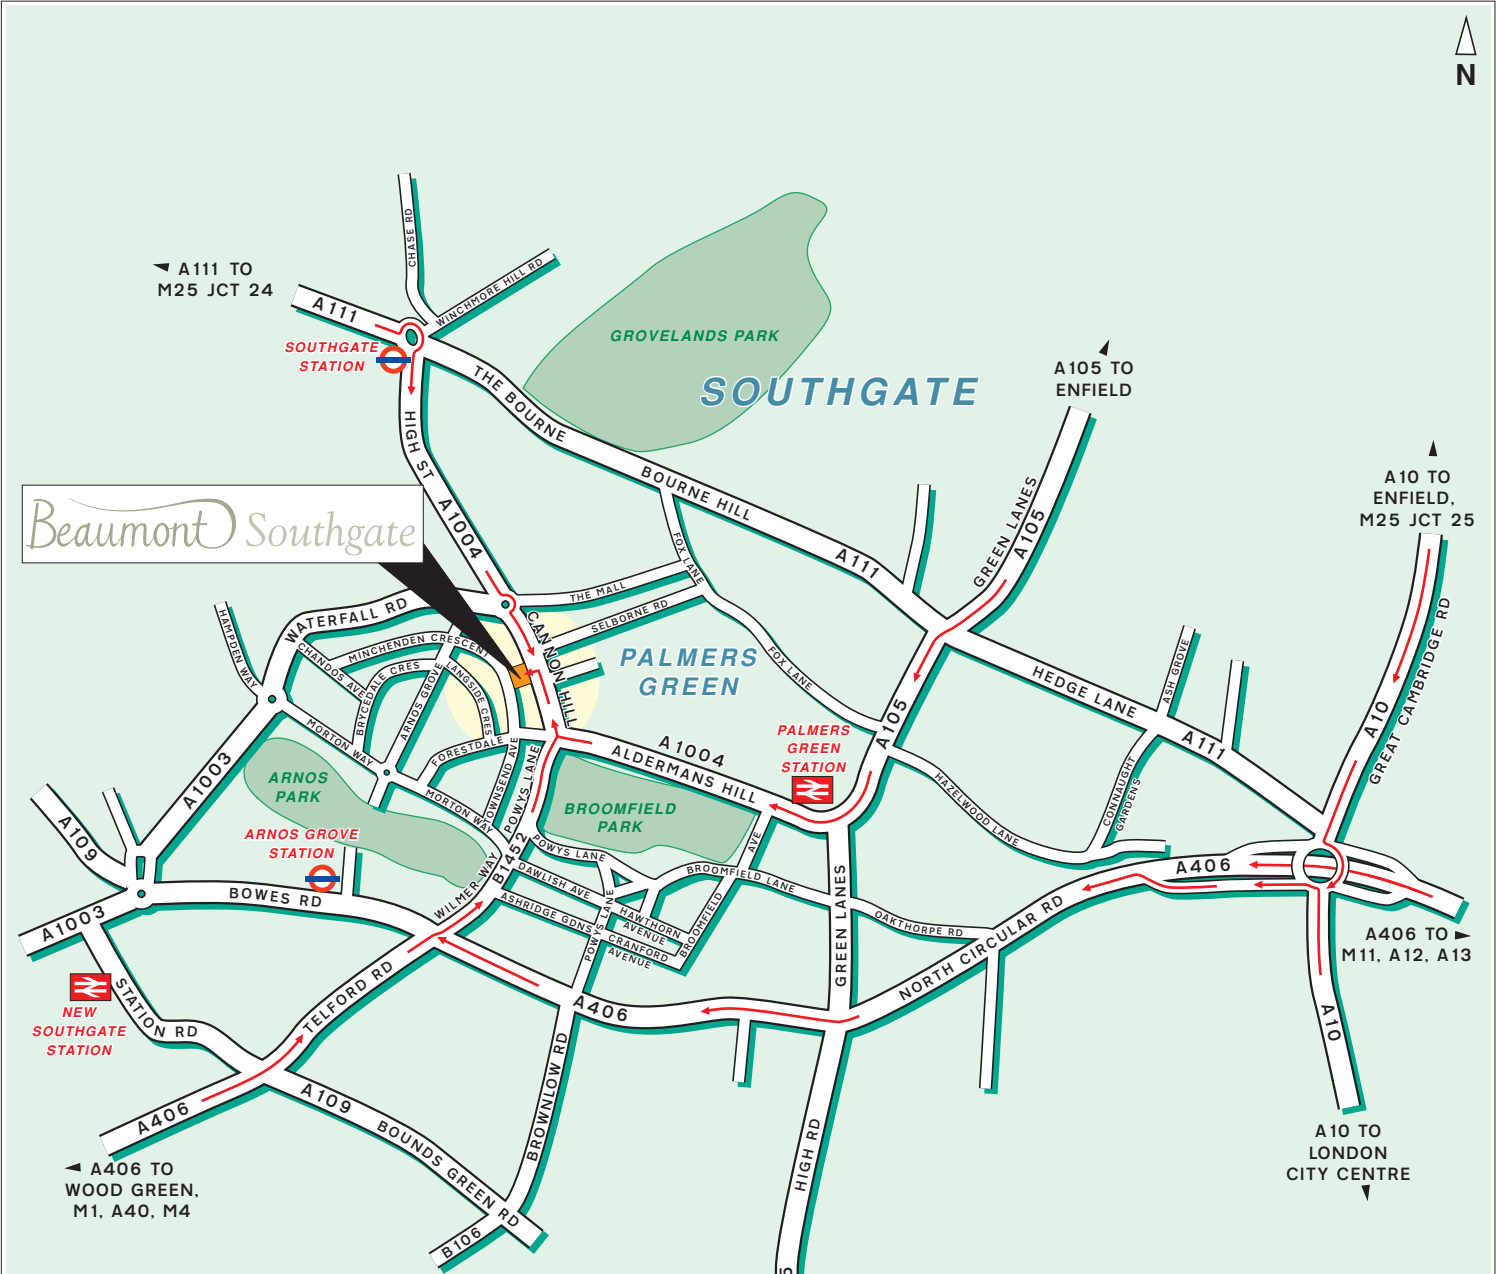

Beaumont Southgate

Tel: 020 8882 9222
Fax: 020 8886 5381
southgate@barchester.com
www.barchester.com/southgate

© Give Way 2005. TM. Tel: 0800 019 0027. © Crown Copyright. PU 100040256.

Public Transport

- **By Rail, Palmers Green Station.**
  A bus ride or taxi ride away.
  For information on train operators and times phone National Rail Enquiries on 0845 7484950.
- **By Underground, Arnos Grove, Southgate Stations.**
  Both are a short taxi ride away.