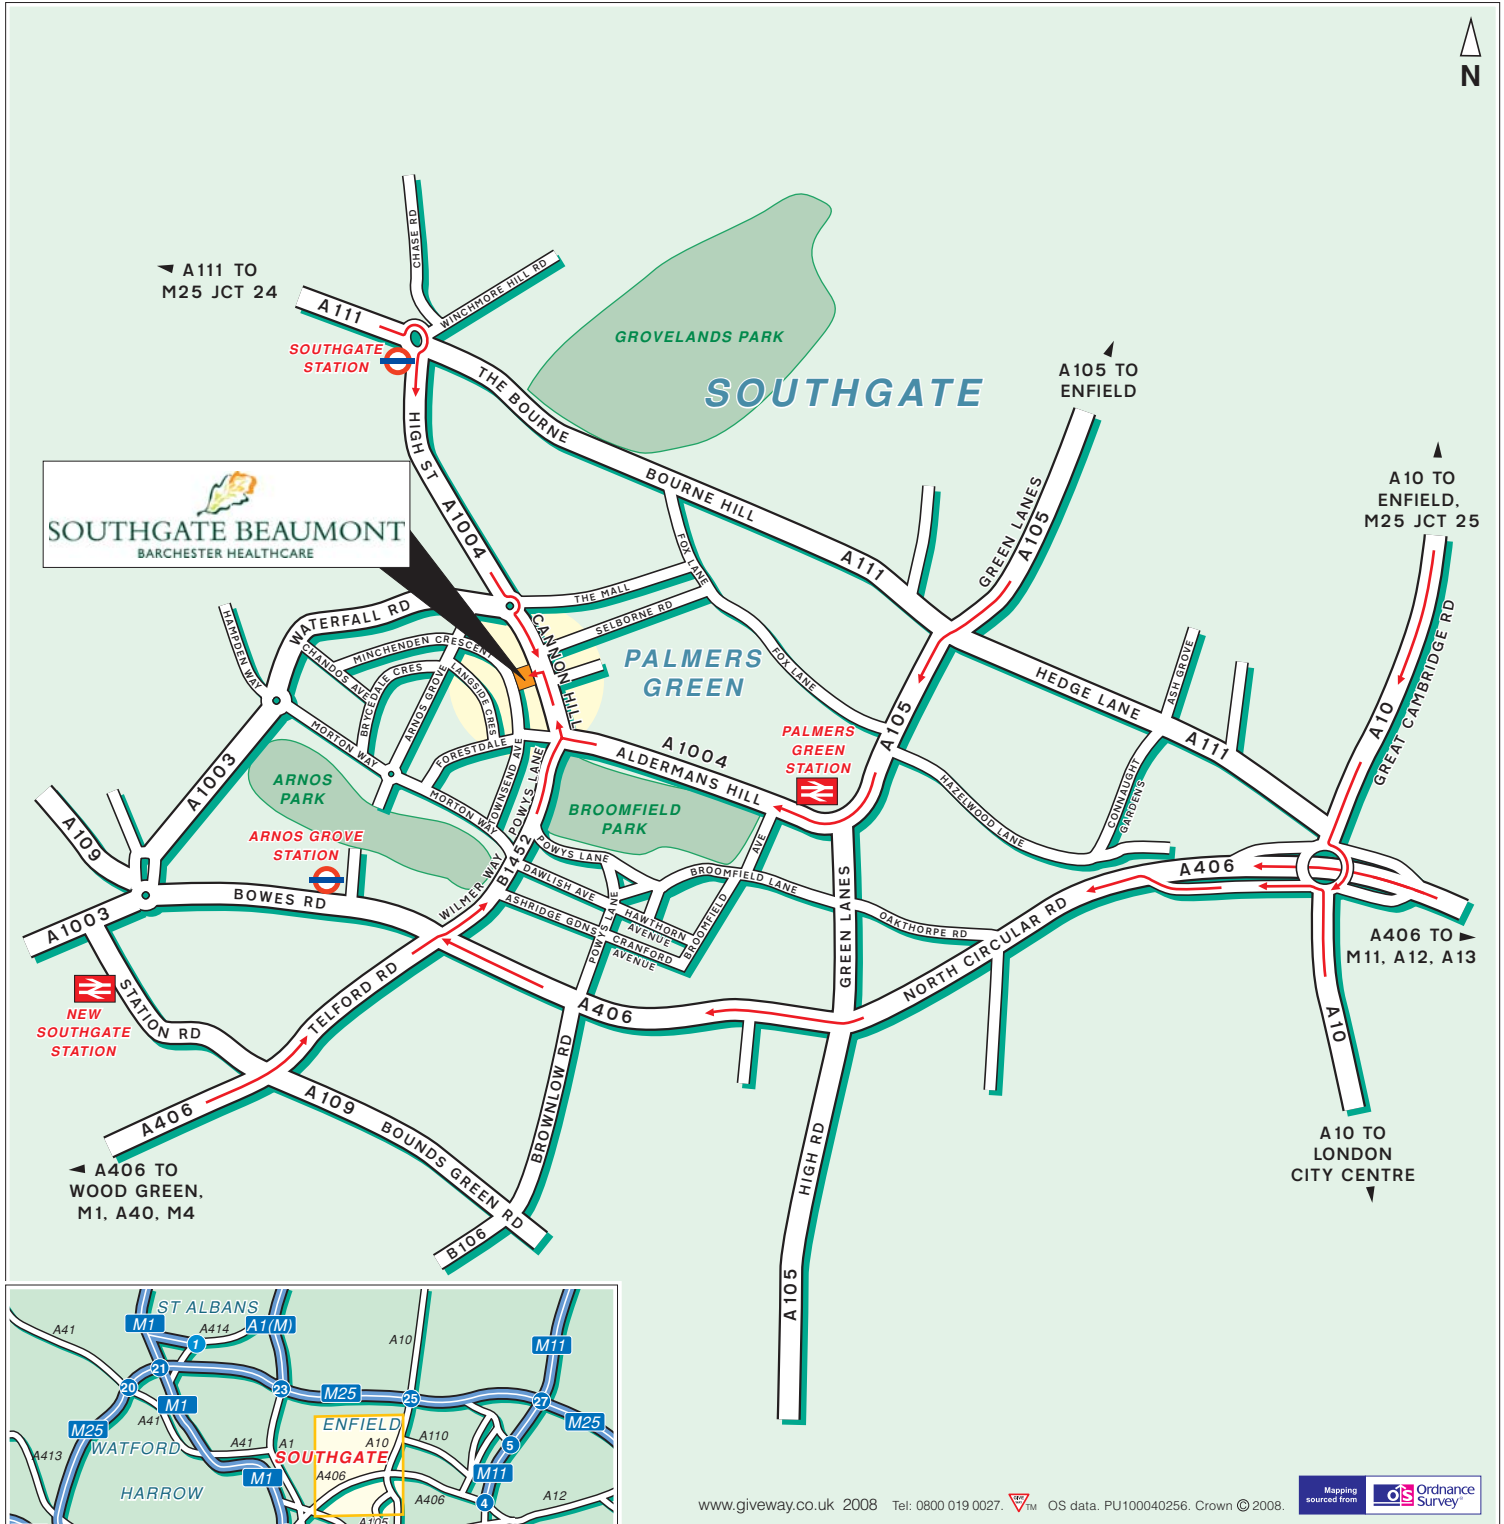

SOUTHGATE BEAUMONT

BARCHESTER HEALTHCARE

Southgate Beaumont Care Community

15 Cannon Hill
Old Southgate
London
N14 7DJ

Tel: 020 8882 9222

Fax: 020 8886 5381

southgate@barchester.com

www.barchester.com/southgate

www.giveway.co.uk 2008 Tel: 0800 019 0027 OS data. PU100040256. Crown © 2008.

Public Transport

By Rail, Palmers Green Station.

A bus ride or taxi ride away.

For information on train operators and times phone National Rail Enquiries on 0845 7484950.

By Underground, Arnos Grove, Southgate Stations.

Both are a short taxi ride away.