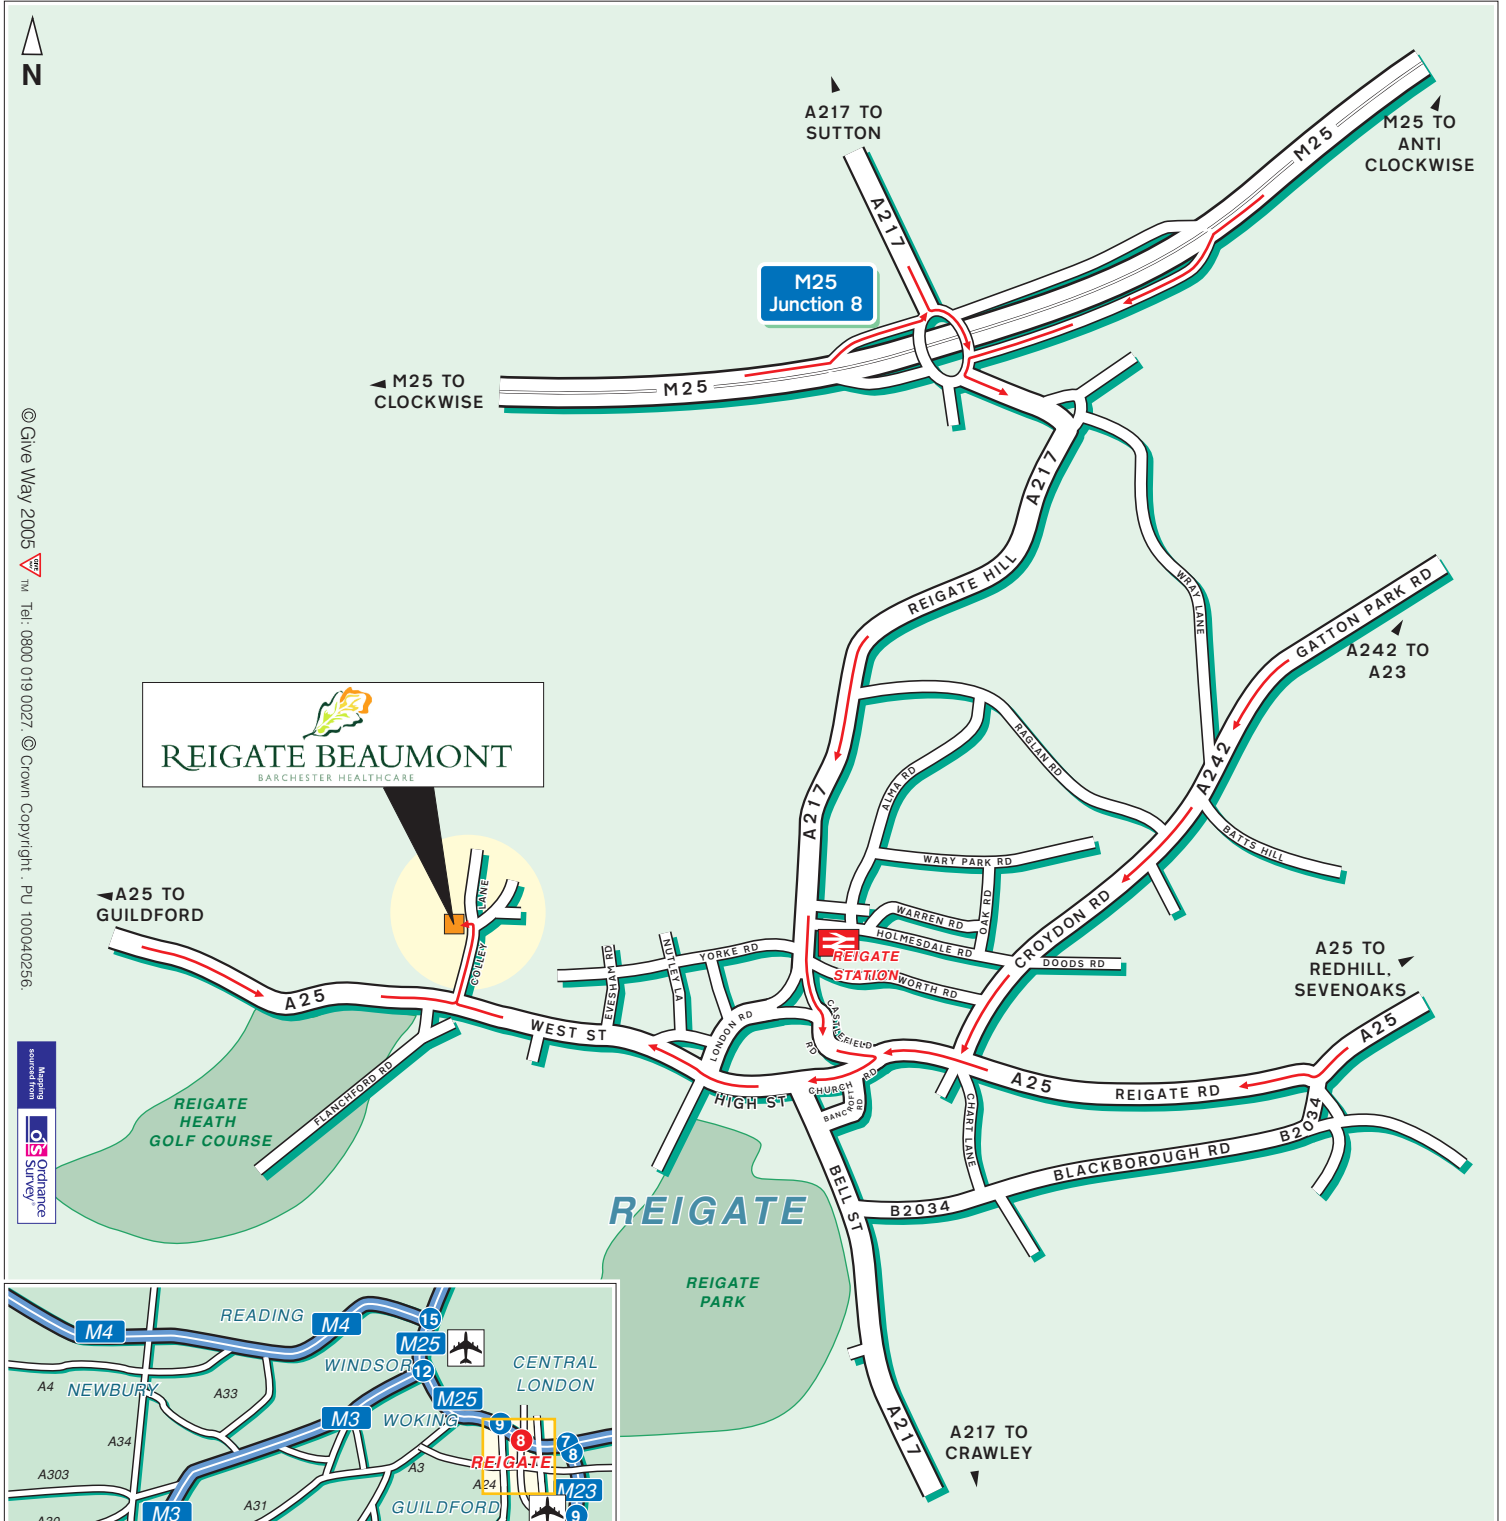

REIGATE BEAUMONT

BARCHESTER HEALTHCARE

Reigate Beaumont Care Home

Colley Lane
Reigate
Surrey
RH2 9JB

Tel: 01737 225 544
Fax: 01737 242 172
reigate@barchester.com
www.barchester.com/reigate

© Give Way 2005. Mapping sourced from Ordnance Survey. Tel: 0800 019 0027. © Crown Copyright. PU 100040256.

Public Transport

By Rail, Reigate Station.

Approximately 5 minutes taxi ride away.

For information on train operators and times phone National Rail Enquiries on 0845 7484950.

By Air, London Gatwick Airport.

Approximately 30 minutes drive away.