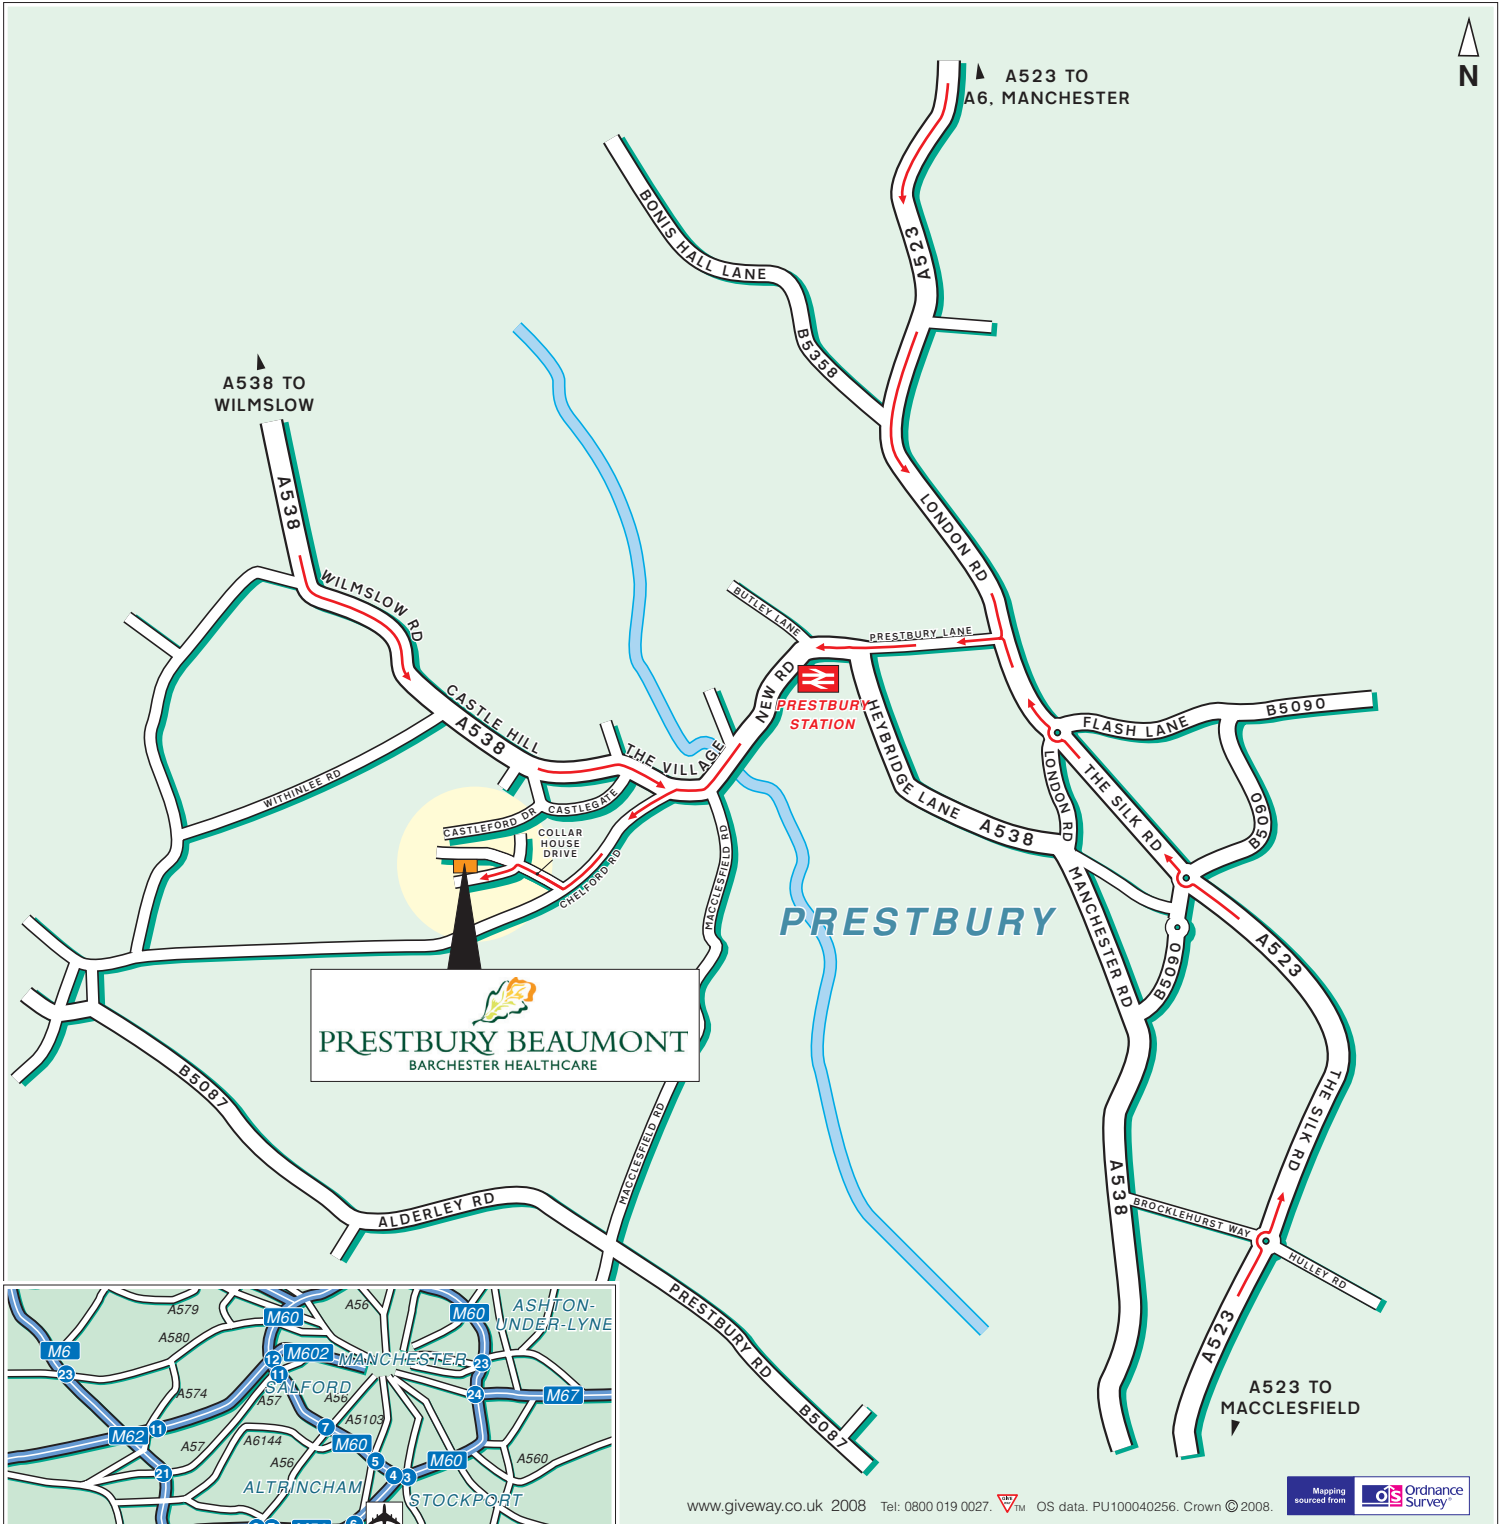

PRESTBURY BEAUMONT
BARCHESTER HEALTHCARE

www.giveway.co.uk 2008 Tel: 0800 019 0027 OS data. PU100040256. Crown © 2008.

Public Transport

By Rail, Prestbury Station.

Approximately 5 minutes taxi ride away.

For information on train operators and times phone National Rail Enquiries on 0845 7484950.

By Air, Manchester International Airport.

Approximately 30 minute drive away.