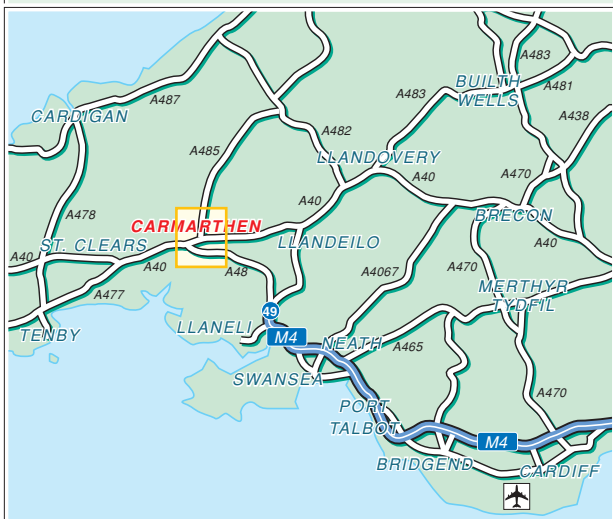

© GIVE WAY 2005  
Tel: 0800 019 0027  
© Crown Copyright. PU 100040256.

**Public Transport**

**By Rail, Carmarthen Station.**  
Approximately 5 minutes taxi ride away.  
For information on train operators and times phone National Rail Enquiries on 0845 7484950.

**By Air, Cardiff Airport.**  
Approximately 1 hours drive away.