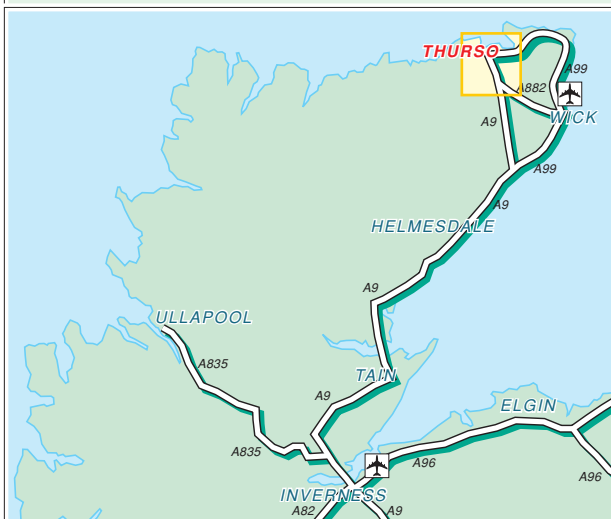

© GIVE WAY 2005  
Tel: 0800 019 0027  
© Crown Copyright. PU 100040256.

**Public Transport**

**By Rail, Thurso Station.**  
Approximately 15 minutes taxi ride away.  
For information on train operators and times phone National Rail Enquiries on 0845 7484950.

**By Air, Wick Airport.**  
Approximately 40 minutes drive away.