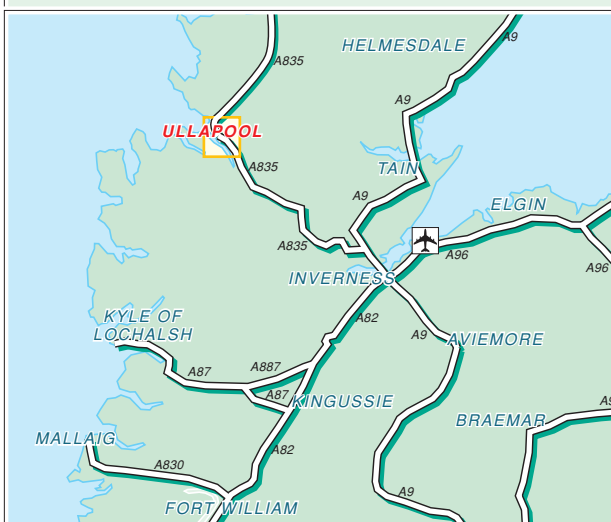

© GIVE WAY 2005  
Tel: 0800 019 0027  
© Crown Copyright. PU 100040256.

**Public Transport**

**By Rail, Achanalt Station.**  
Approximately 30 minutes taxi ride away.  
For information on train operators and times phone National Rail Enquiries on 0845 7484950.

**By Air, Inverness Airport.**  
Approximately 1 1/2 hours drive away.