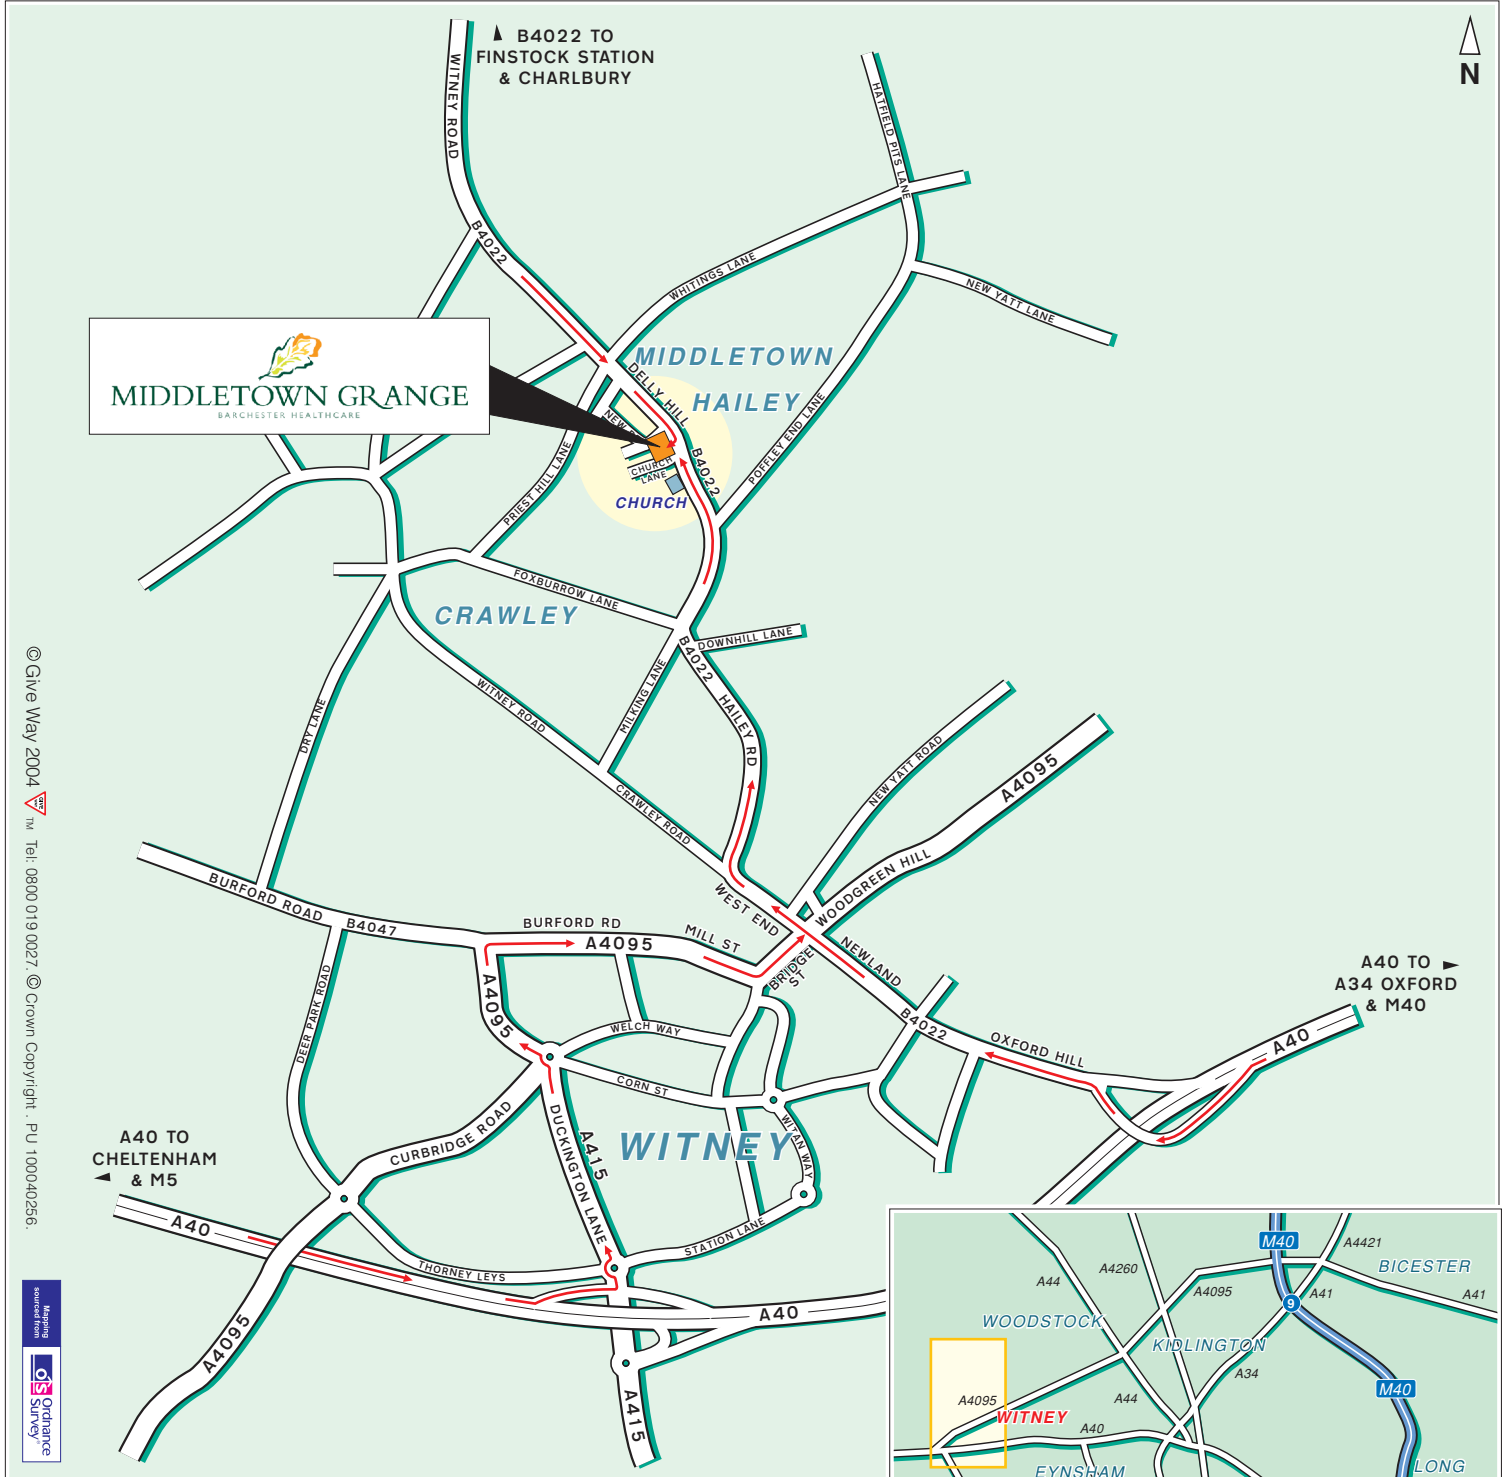

© Give Way 2004
Tel: 0800 019 0027
© Crown Copyright . PU 100040256.

Public Transport

By Rail, Finstock Station.
Situated 3 miles away and is a 10 minute taxi ride away.
For information on train operators and times phone National Rail Enquiries on 0845 7484950.

By Air, Birmingham International Airport.
Approximately 1 1/2 hours drive away.
Heathrow Airport.
Approximately 2 hours drive away.