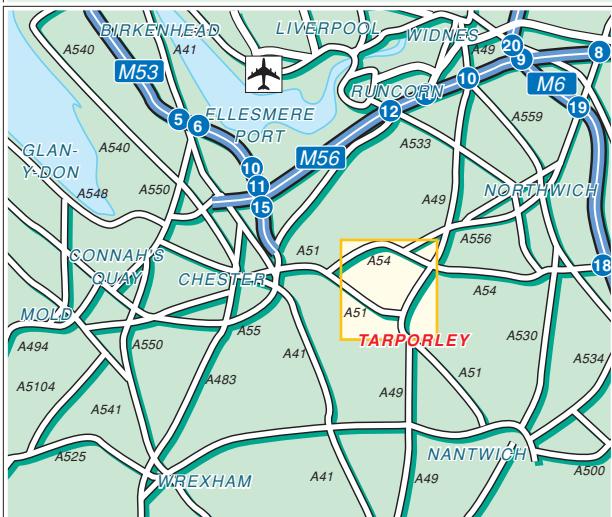

Public Transport

By Rail, Crewe Station or Chester Station.
For information on train operators and times phone National Rail Enquiries on 0845 7484950.

By Bus
C84 every half hour during the day. Every hour during the evening.

By Air, Manchester Airport or Liverpool Airport
Approximately 45 minutes drive away.