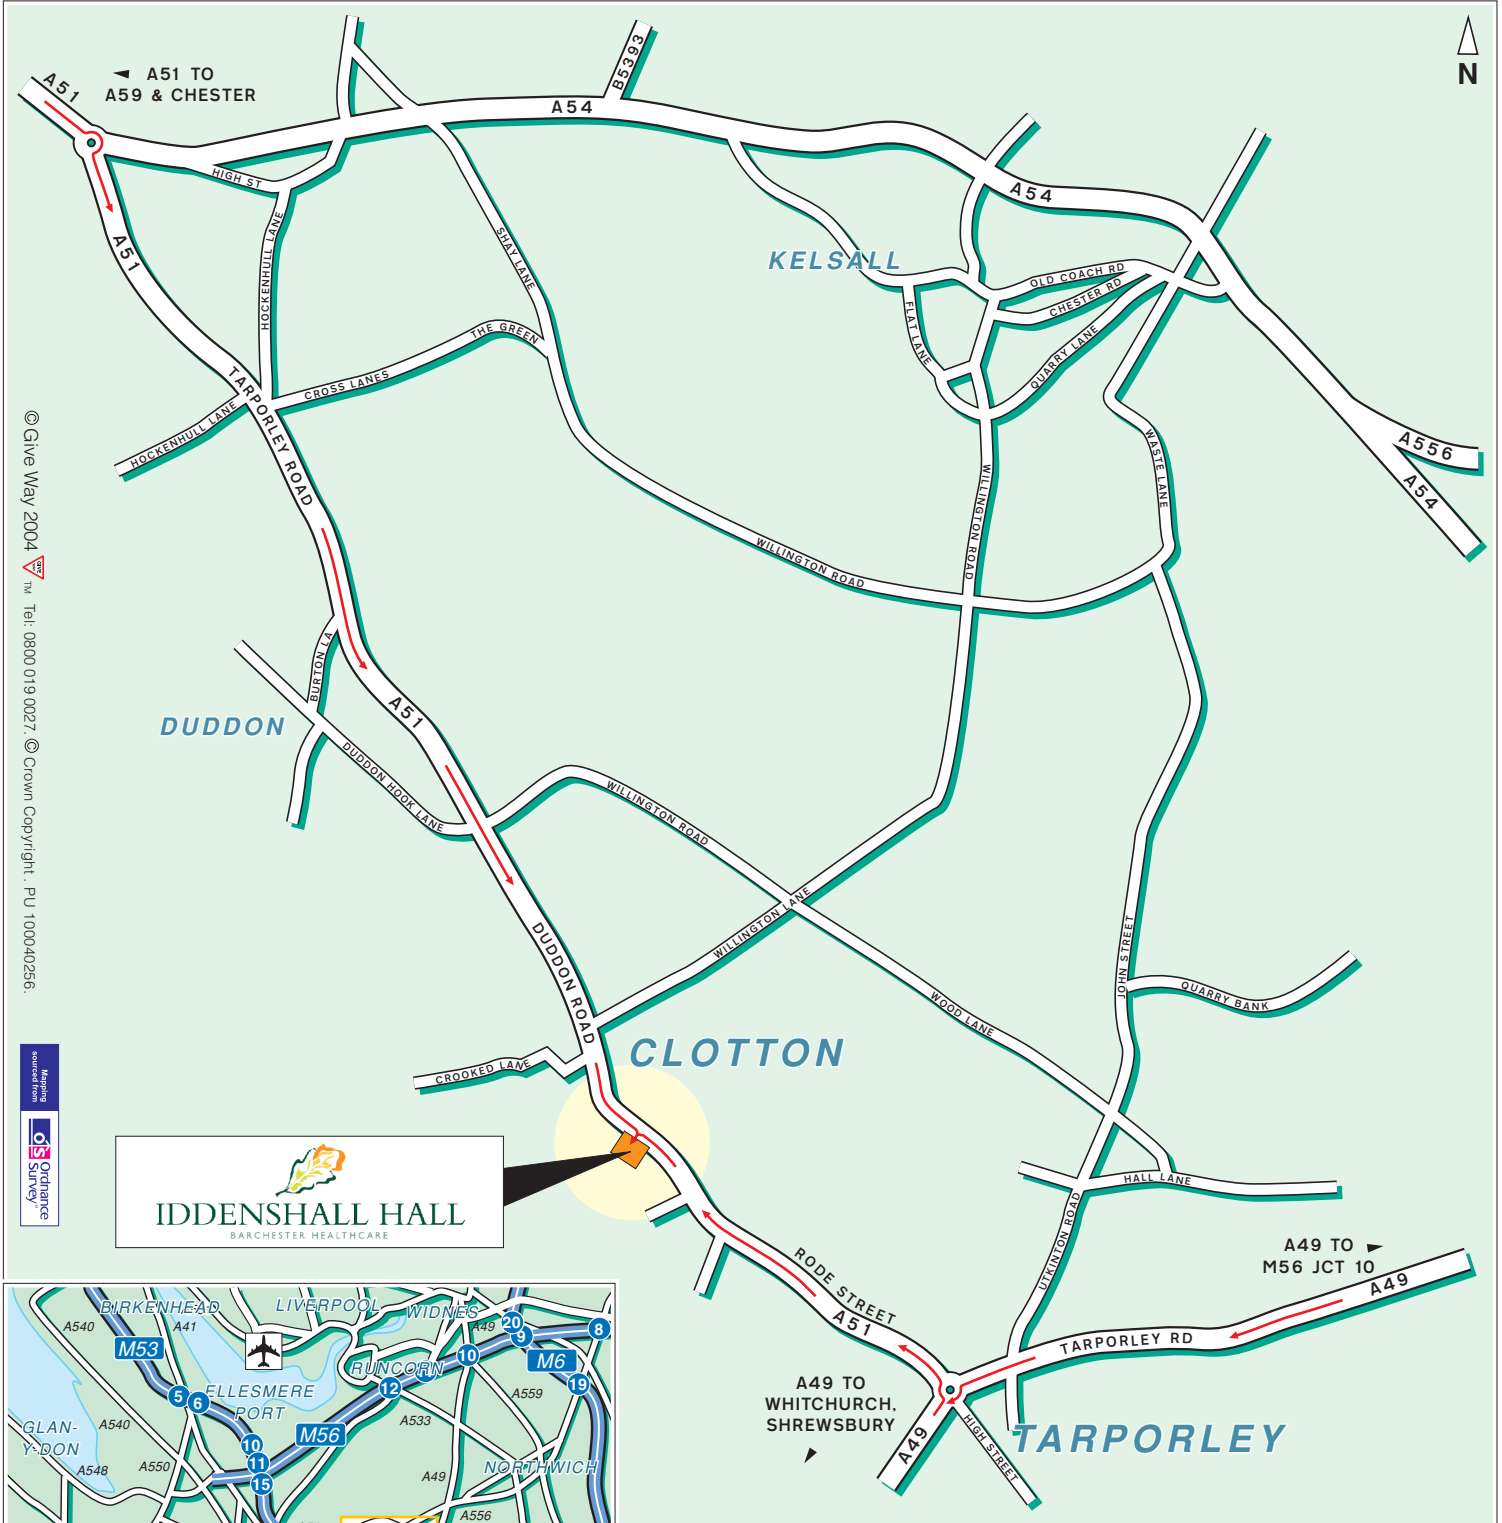

© Give Way 2004
TM: Tel: 0800 019 0027
© Crown Copyright. PU 100040256.

Public Transport

By Rail, Crewe Station or Chester Station.
For information on train operators and times phone National Rail Enquiries on 0845 7484950.

By Bus
C84 every half hour during the day. Every hour during the evening.

By Air, Manchester Airport or Liverpool Airport
Approximately 45 minutes drive away.