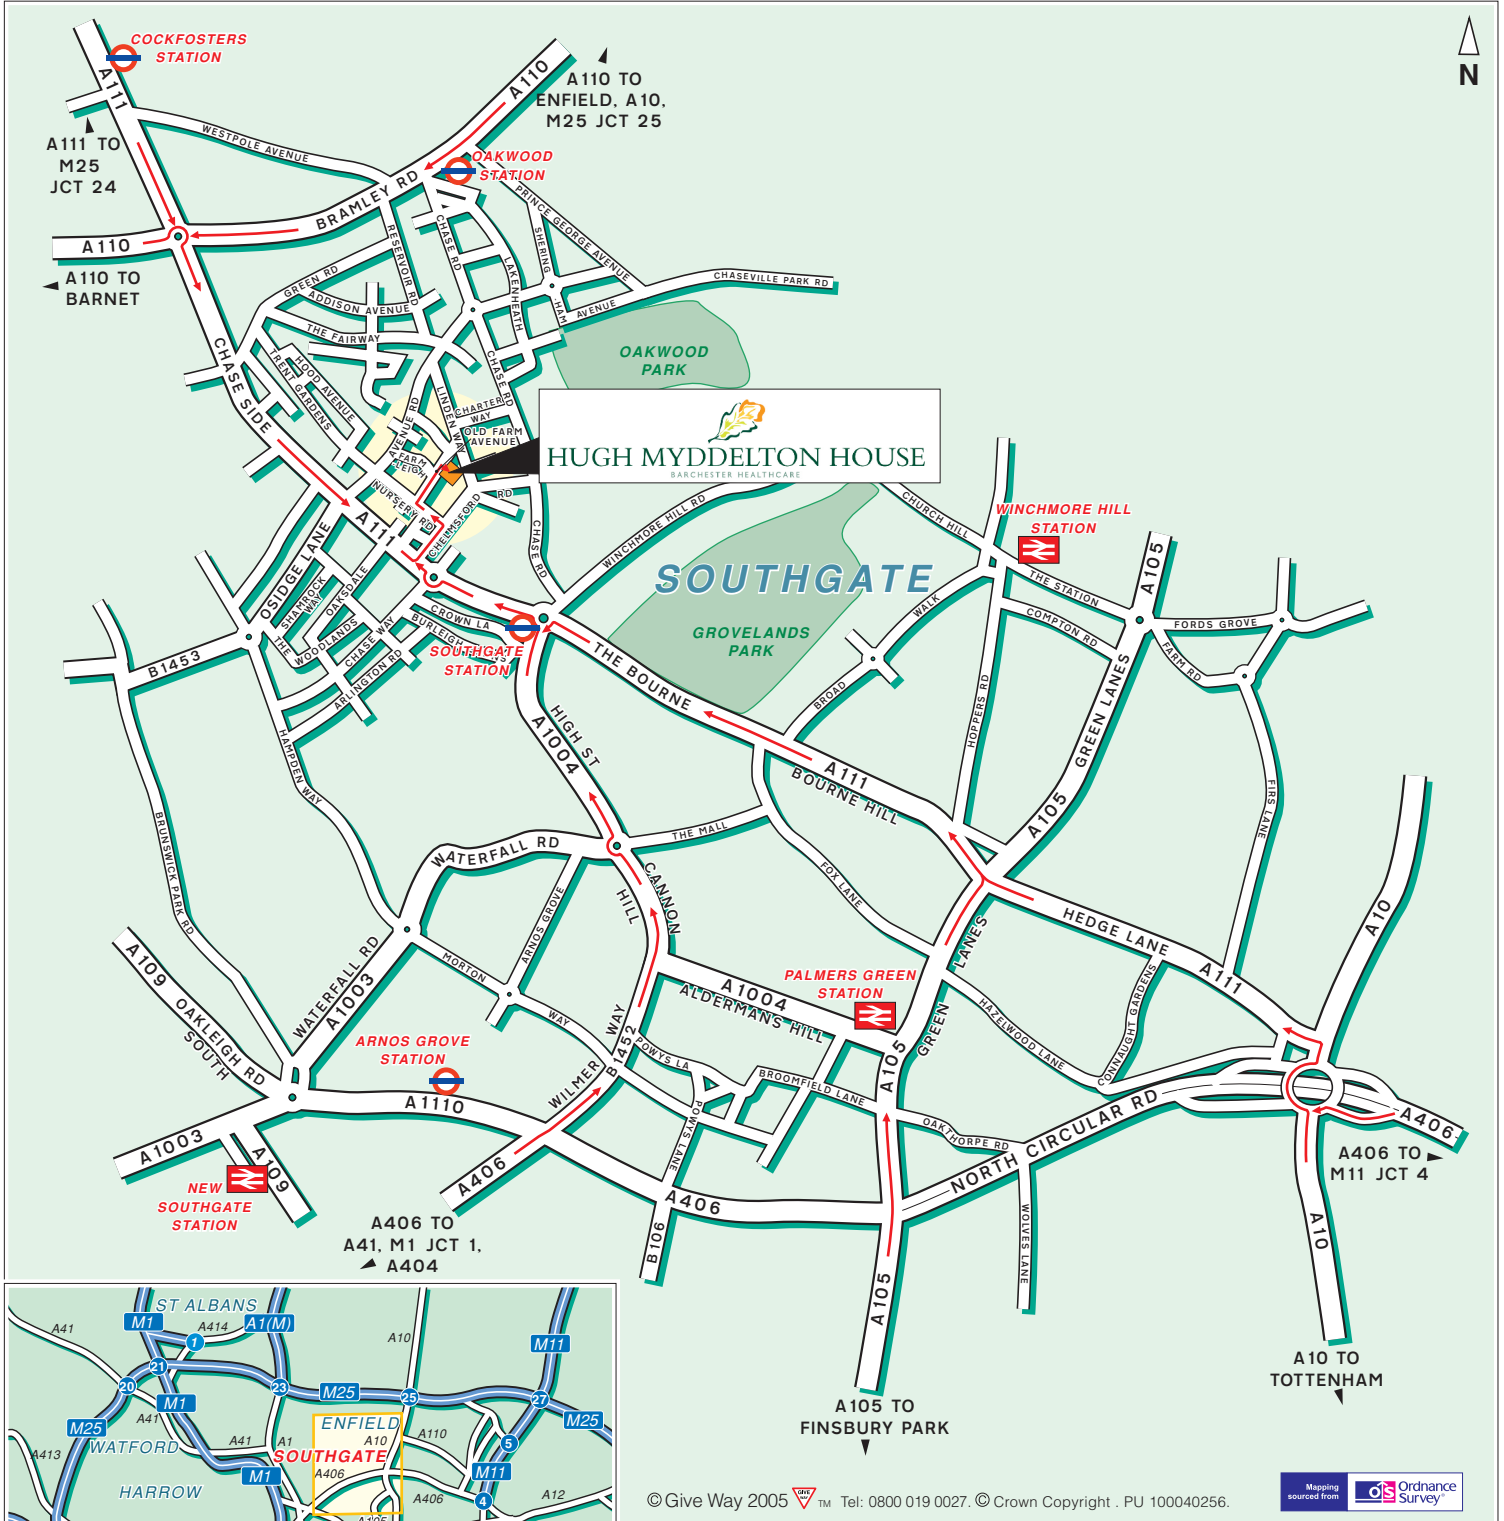

Hugh Myddelton House Care Centre

25 Old Farm Avenue

Southgate

London

N14 5QR

HUGH MYDDELTON HOUSE

BARCHESTER HEALTHCARE

Tel: 020 8886 4099

Fax: 020 8882 9824

hughmyddelton@barchester.com

www.barchester.com/hughmyddelton

Public Transport

By Rail, Winchmore Station.

Approximately 15 minutes taxi ride away.

For information on train operators and times phone National Rail Enquiries on 0845 7484950.

By Underground, Southgate Station.

Approximately 10 minutes walk away.