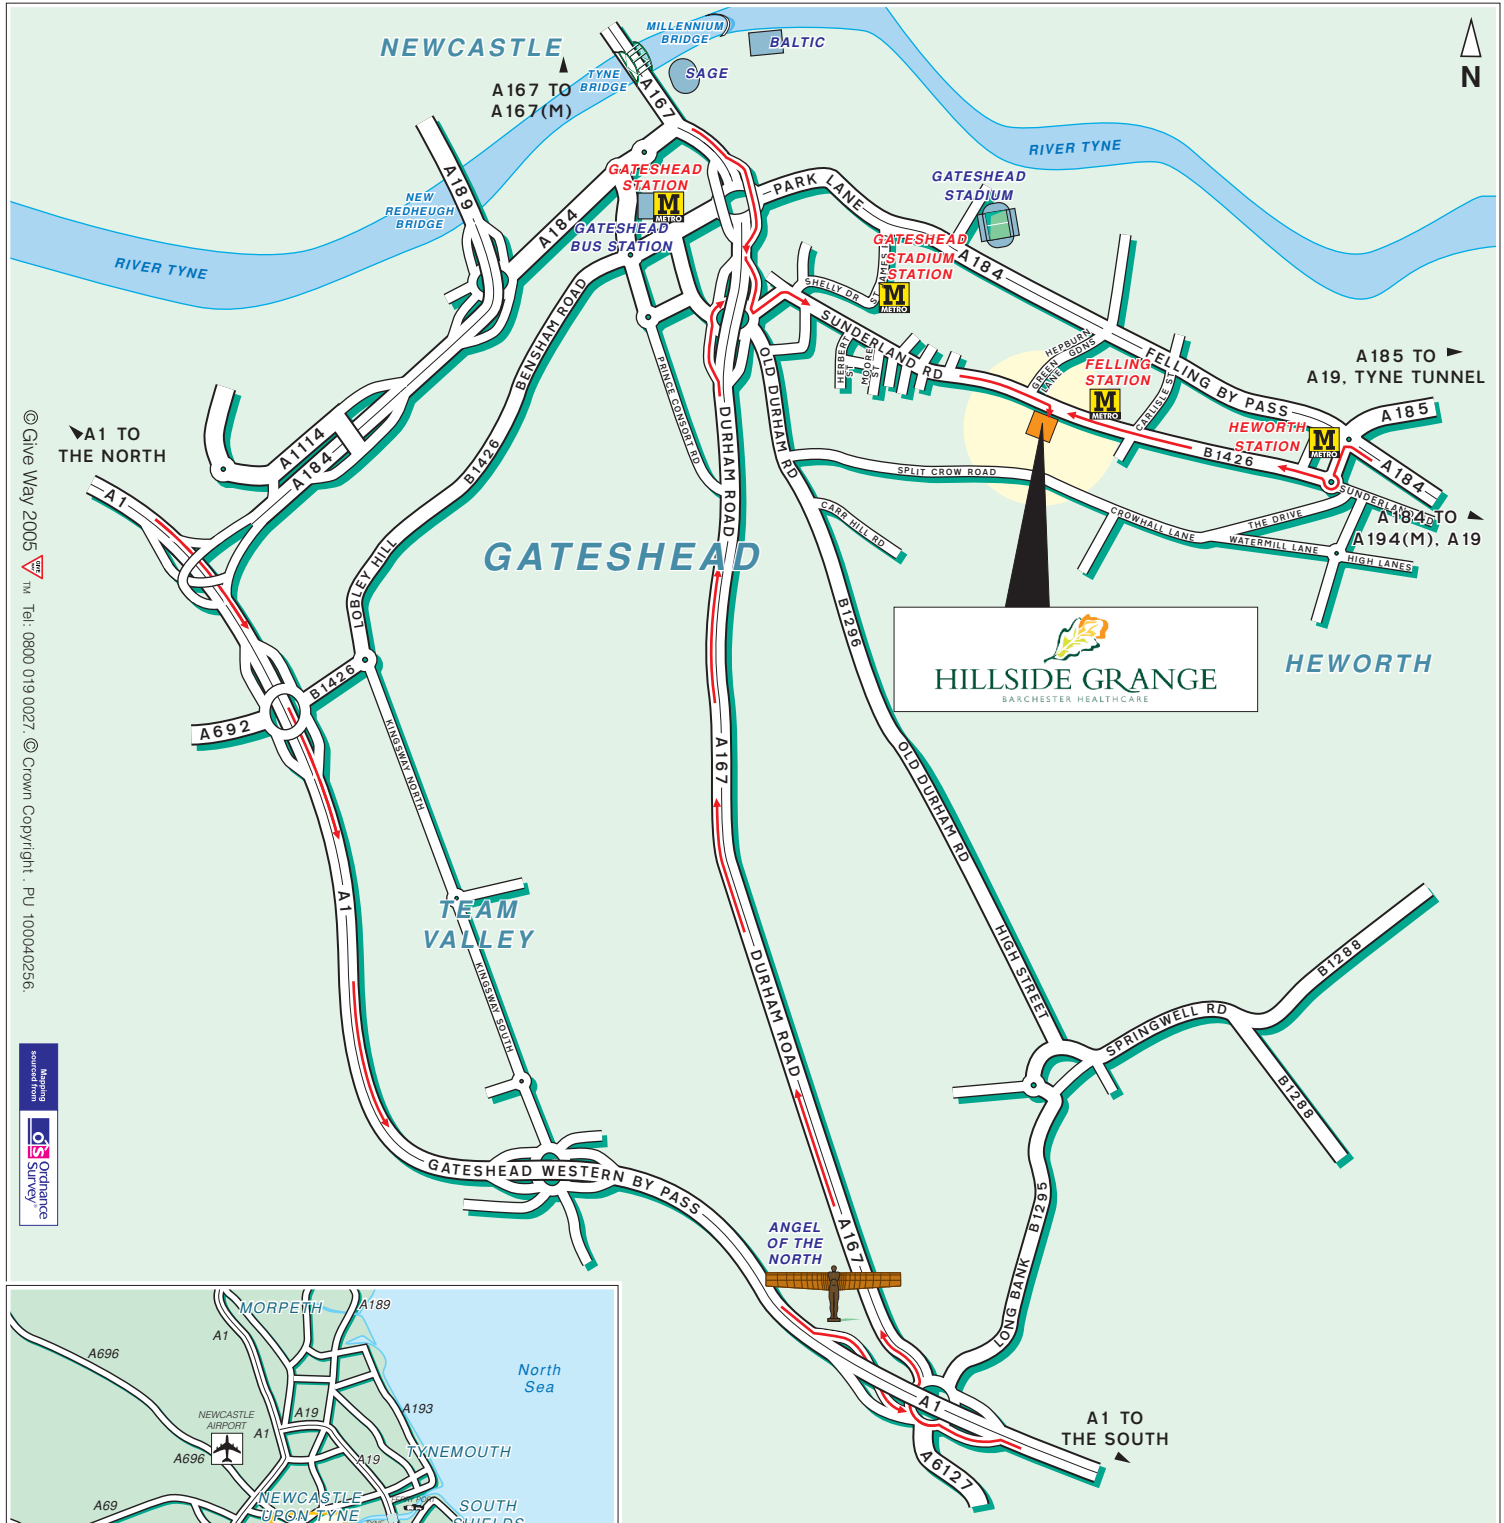

hillside@barchester.com

www.barchester.com/hillsidegrange

© Give Way 2005. Tel: 0800 019 0027. © Crown Copyright. PU 100040256.

Public Transport

By Metro, Felling Station (St James - Pelaw/South Hylton Line (Yellow)).

Approximately 5 minutes walk away.
For information times phone Traveline on 0870 608 2608

By Air, Newcastle Airport.
Approximately 1/2 hours drive away.