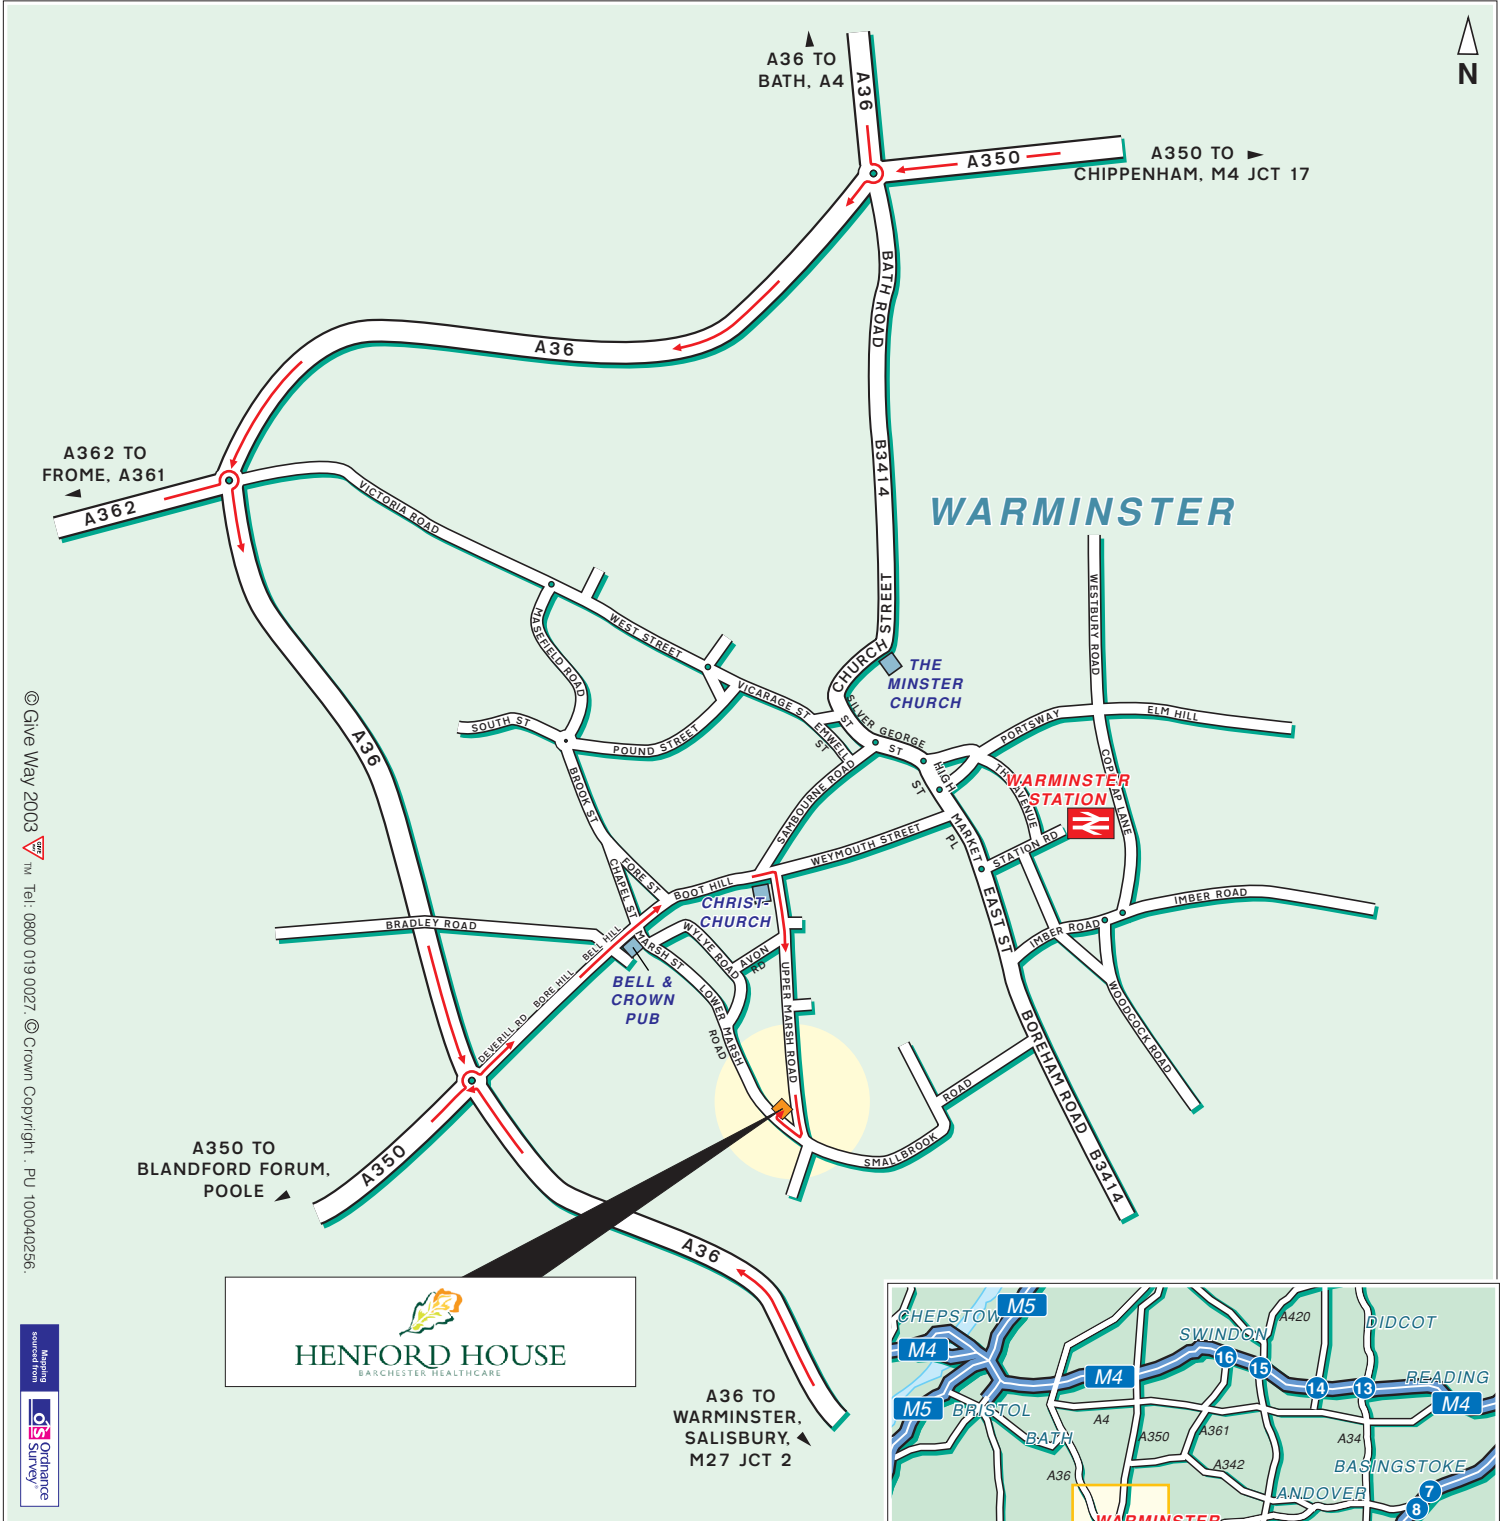

HENFORD HOUSE
BARCHESTER HEALTHCARE

Henford House Care Home

Lower Marsh Road
Warminster
Wiltshire
BA12 9PB

Tel: 01985 212 430

Fax: 01985 219 789

henford@barchester.com

www.barchester.com/henford

© Give Way 2003
TM: 0800 019 0027
© Crown Copyright. PU 100040256.

Public Transport

By Rail, Warminster Station.
Is a short drive away.
For information on train operators and times phone National Rail Enquiries on 0845 7484950.

By Air, Southampton Airport.
Approximately 25 minutes drive away.