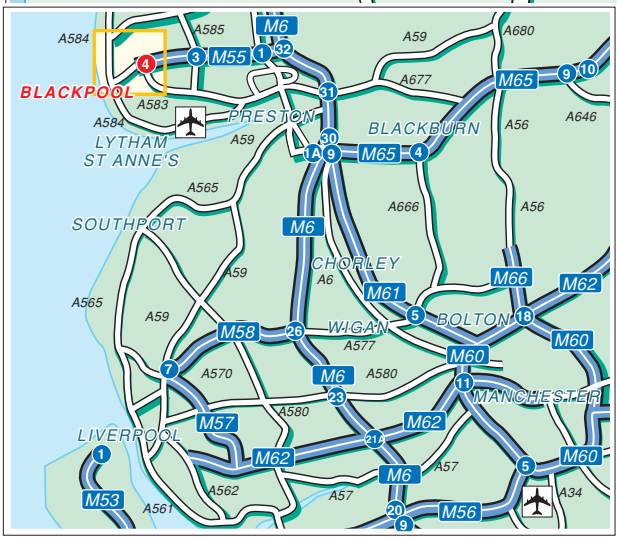

© Give Way 2004. Tel: 0800 019 0027. © Crown Copyright. PU 100040256.

Public Transport

By Rail, Blackpool North Station.
Is a short drive away.
For information on train operators and times phone National Rail Enquiries on 0845 7484950.

By Air, Blackpool Airport.
Approximately 15 minutes drive away.