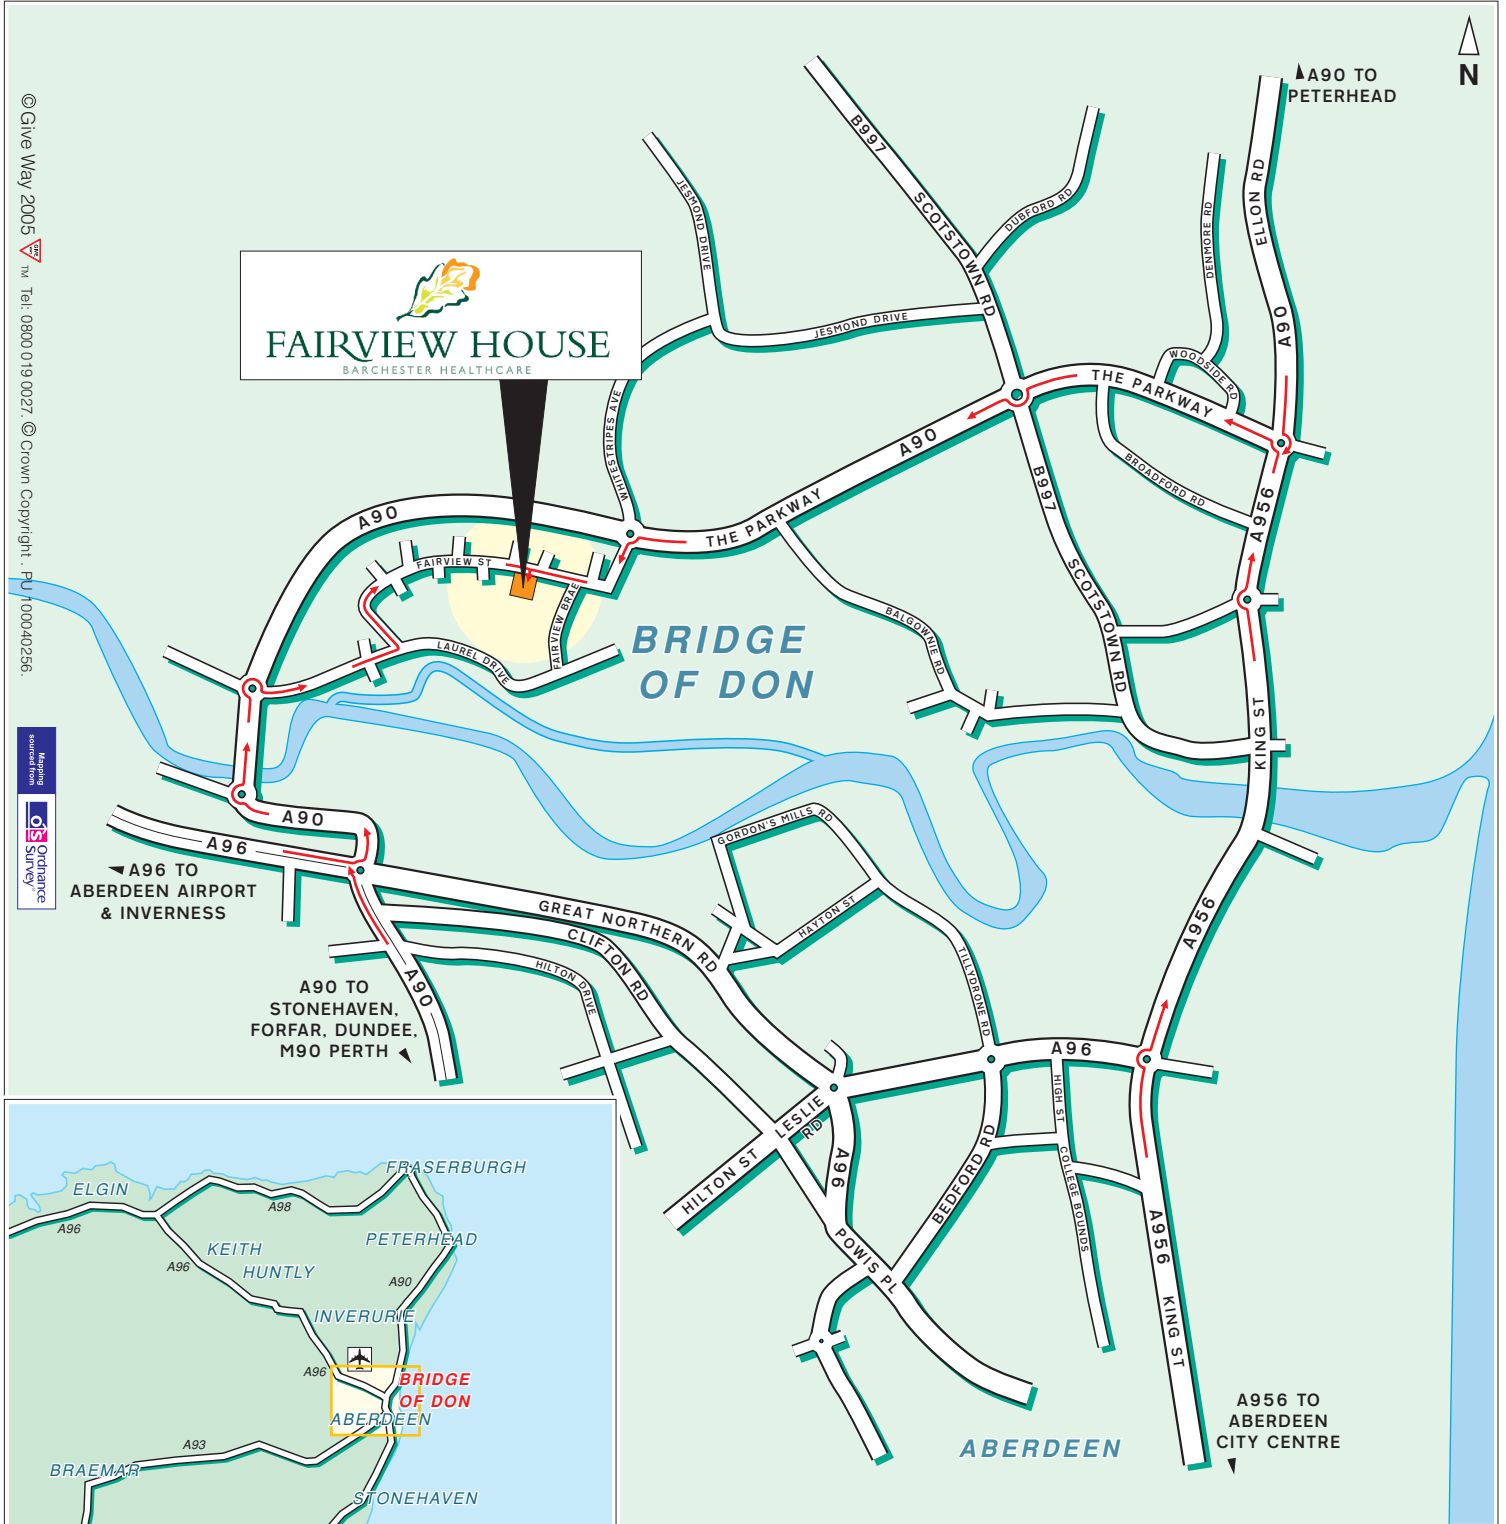

FAIRVIEW HOUSE

BARCHESTER HEALTHCARE

Fairview House Care Home

Fairview Street
Bridge Of Don
Aberdeen
AB22 8ZP

Tel: 01224 820 203

Fax: 01224 708 625

fairview@barchester.com

www.barchester.com/fairview

© Give Way 2005. Tel: 0800 019 0027. © Crown Copyright. PU 100040256.

Public Transport

By Rail, Aberdeen Station.
Approximately 15 minutes taxi ride away.
For information on train operators and times phone National Rail Enquiries on 0845 7484950.

By Air, Aberdeen Airport.
Approximately 20 minutes drive away.