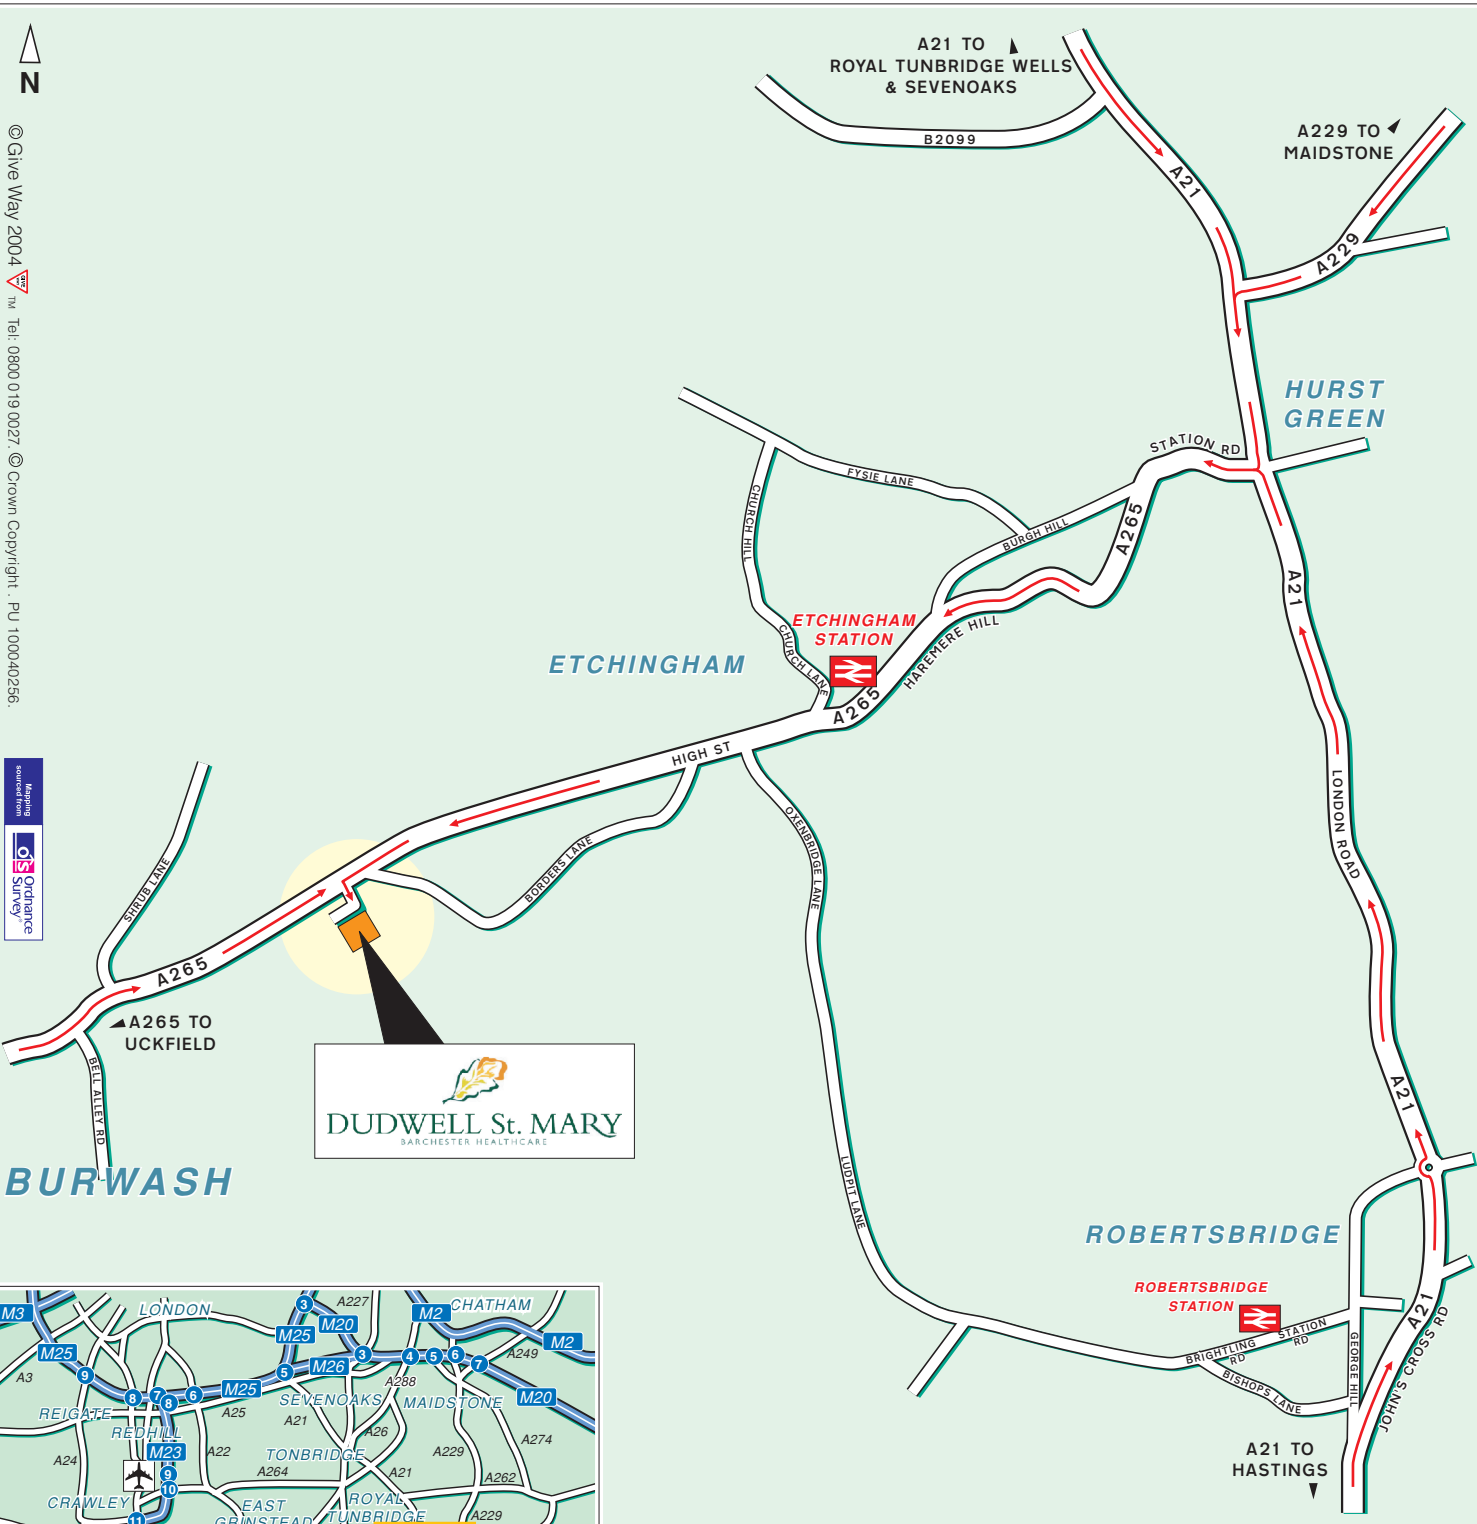

DUDWELL St. MARY

BARCHESTER HEALTHCARE

Dudwell St Mary Care Home

Etchingham Road
Burwash
East Sussex
TN19 7BE

Tel: 01435 883 688

Fax: 01435 883 037

dudwell@barchester.com

www.barchester.com/dudwell

DUDWELL St. MARY
BARCHESTER HEALTHCARE

Public Transport

By Rail, Etchingham Station.

5 minutes taxi ride away.

For information on train operators and times phone National Rail Enquiries on 0845 7484950.

By Air, Gatwick Airport.

Approximately 1 hours drive away.

© Give Way 2004
Tel: 0800 019 0027
© Crown Copyright. PU 100040256.