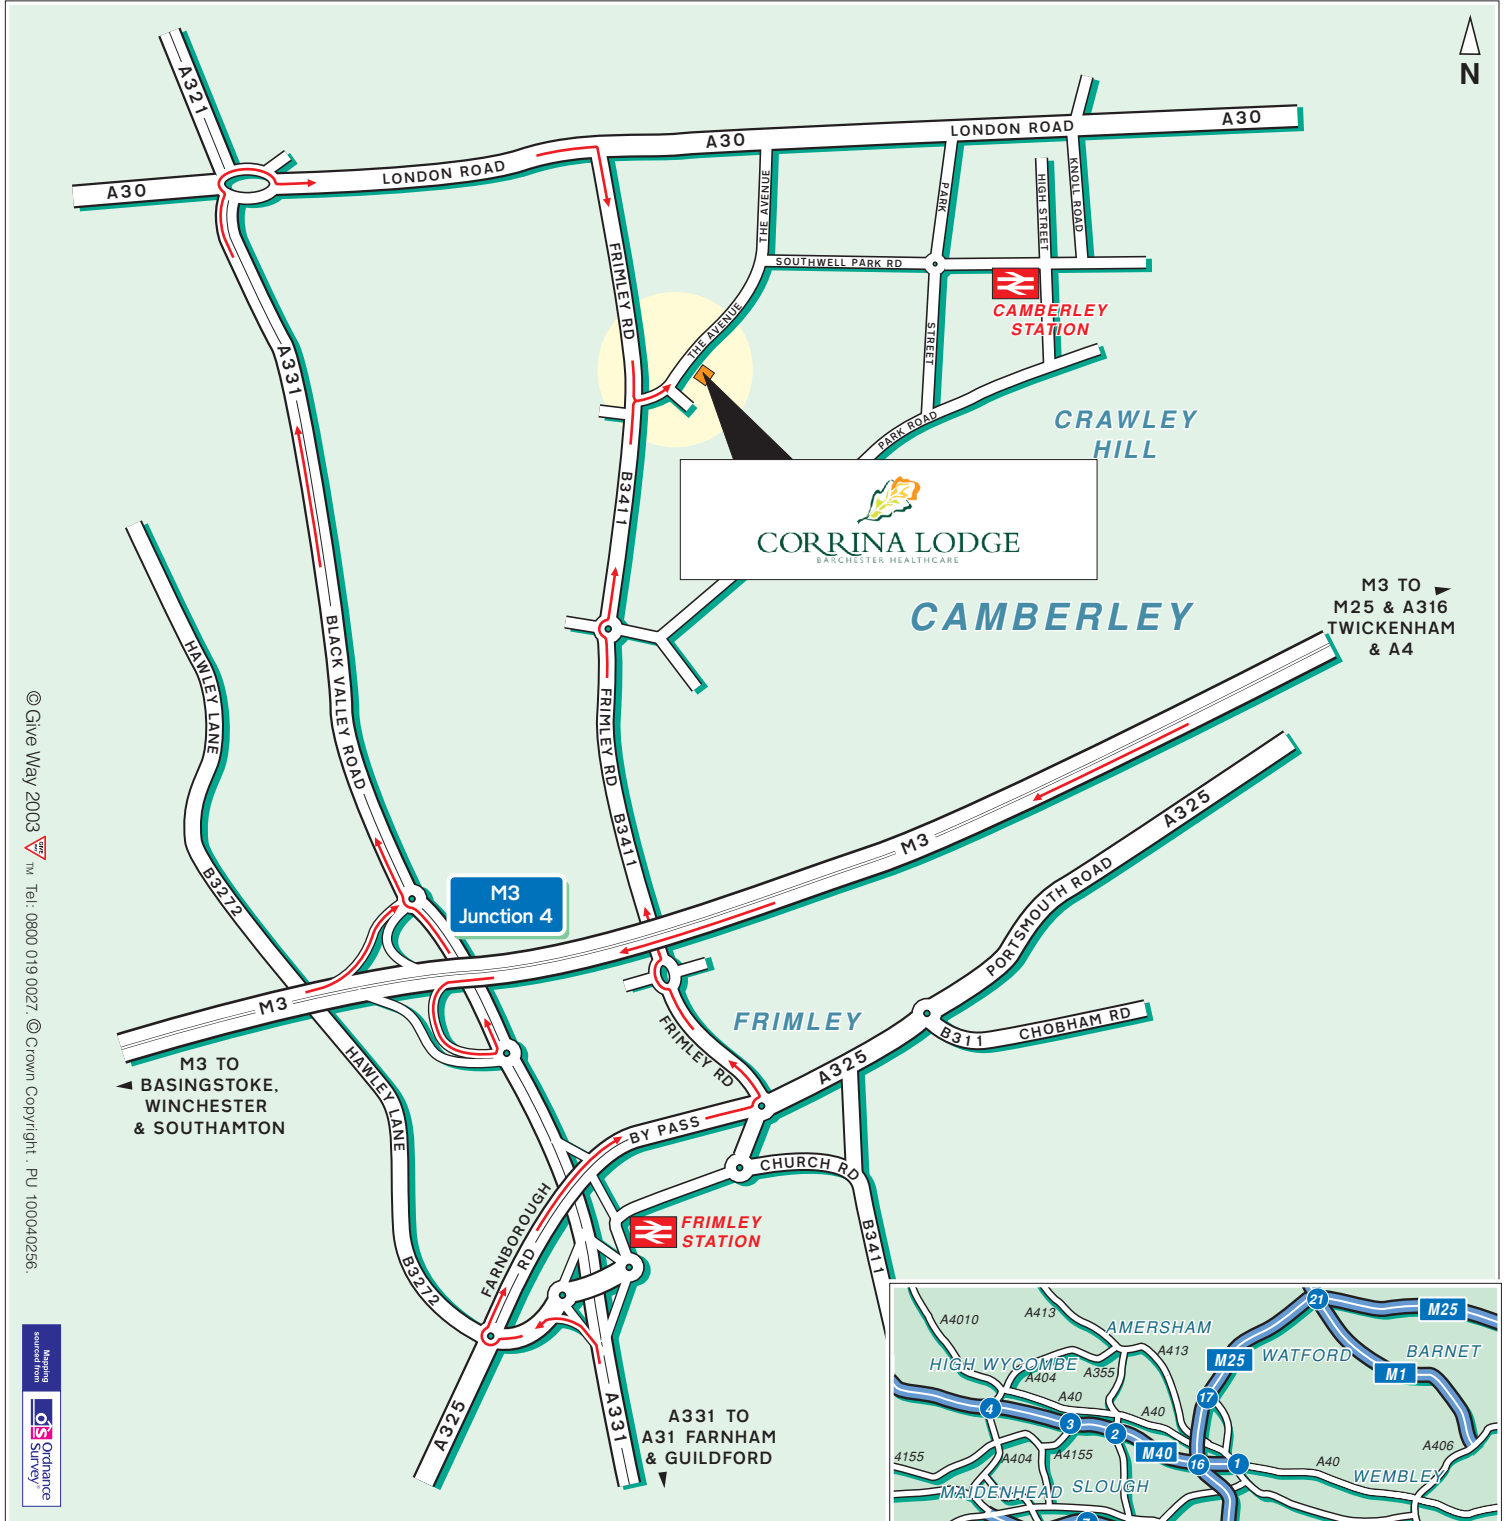

Corrina Lodge Care Home

79 The Avenue

Camberley

Surrey

GU15 3NQ

CORRINA LODGE

BARCHESTER HEALTHCARE

Tel: 01276 686 202

Fax: 01276 686 303

corrina@barchester.com

www.barchester.com/corrina

© Give Way 2003
TM: 0800 019 0027
© Crown Copyright. PU 100040256.

Public Transport

By Rail, Camberley Station.

Approximately 10 minute walk away.

For information on train operators and times phone National Rail Enquiries on 0845 7484950.

By Air, Heathrow Airport.

Approximately 20 minutes drive away.