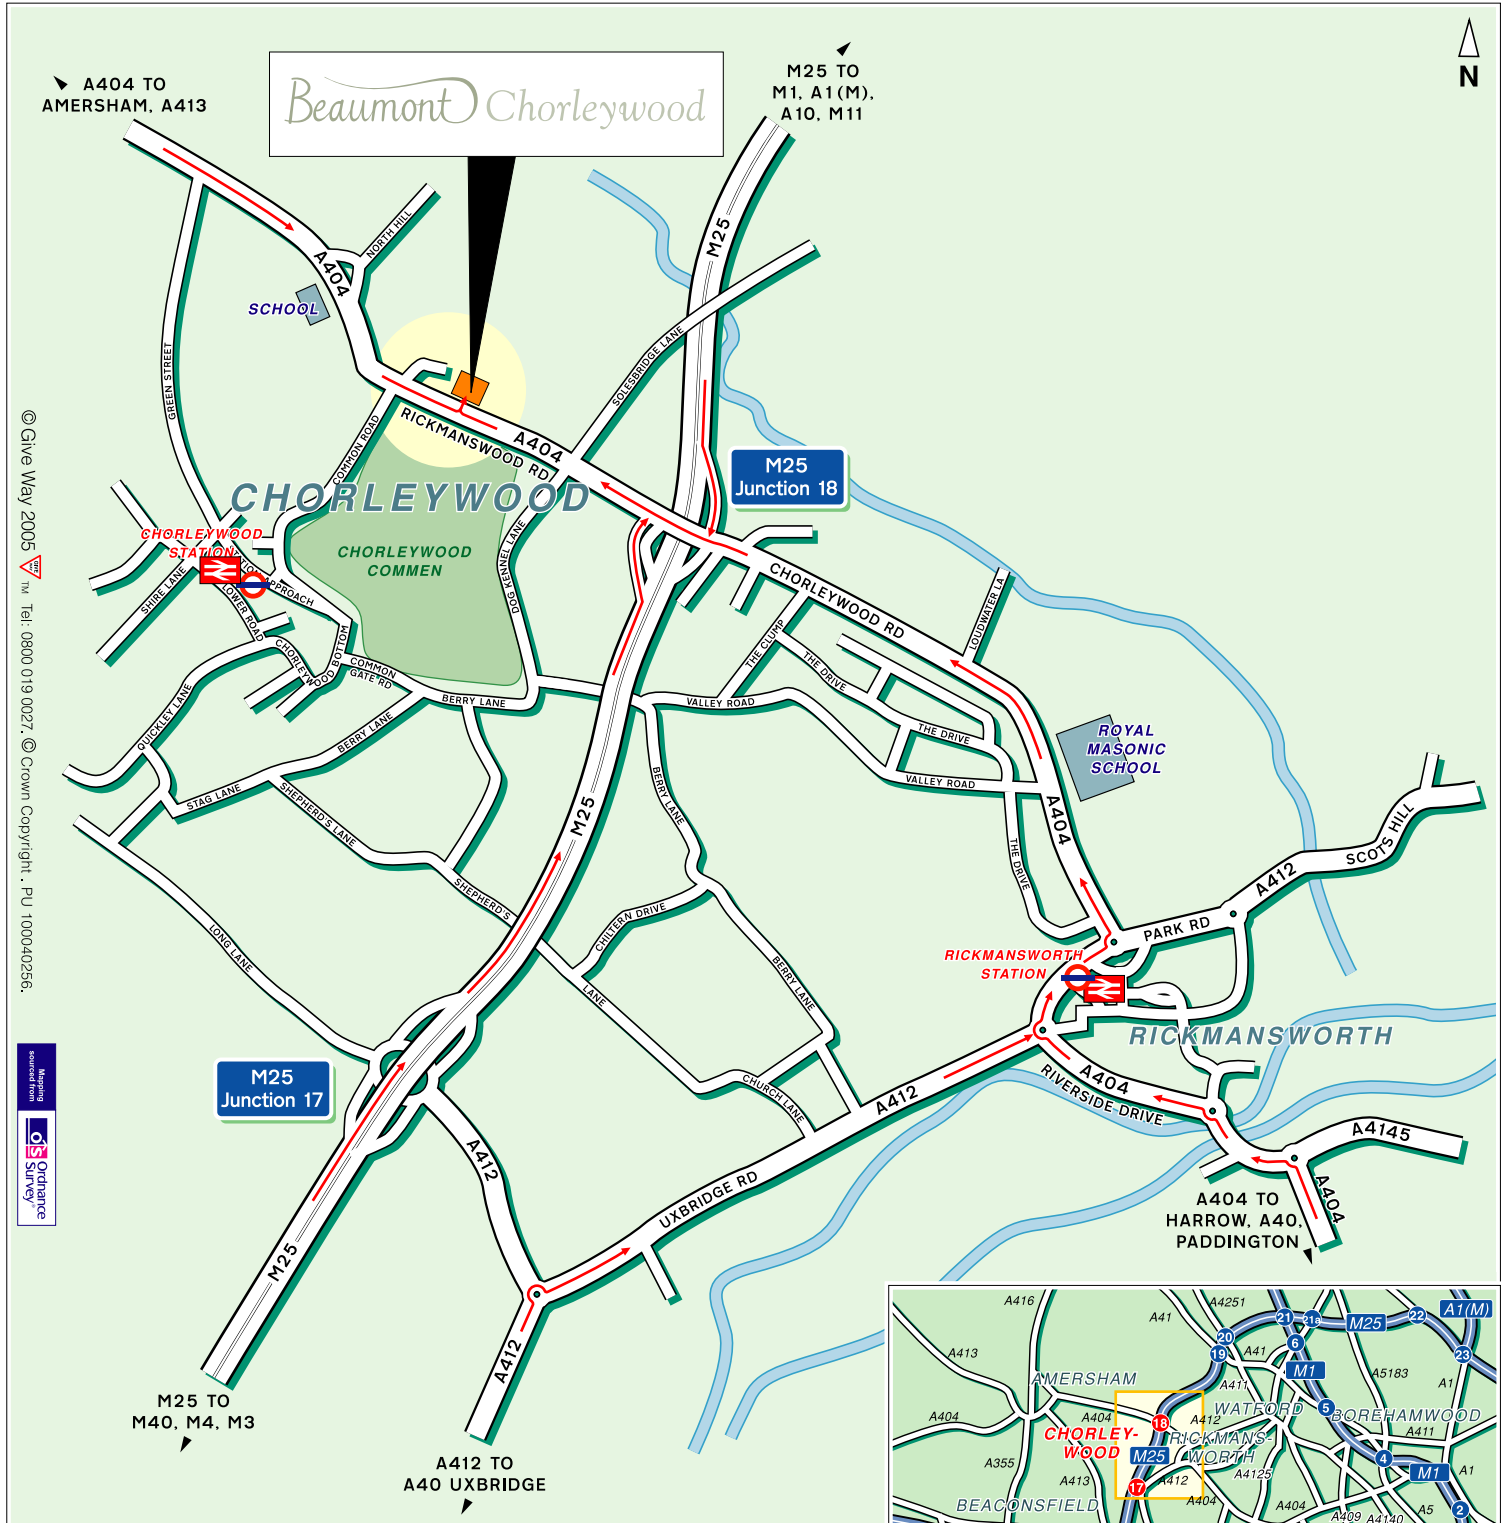

Beaumont Chorleywood

Chorleywood Beaumont Care Community

Rickmansworth Road
Chorleywood
Hertfordshire
WD3 5BY

Tel: 01923 285 111
Fax: 01923 283 035
chorleywood@barchester.net
www.barchester.com/chorleywood

© Give Way 2005. Tel: 0800 019 0027. © Crown Copyright. PU 100040256.

Public Transport

By Rail and Underground, Chorleywood Station.
Approximately 5 minutes taxi ride away.

For information on train operators and times phone National Rail Enquiries
on 0845 7484950.

By Air, London Heathrow Airport.
Approximately 30 minutes drive away.