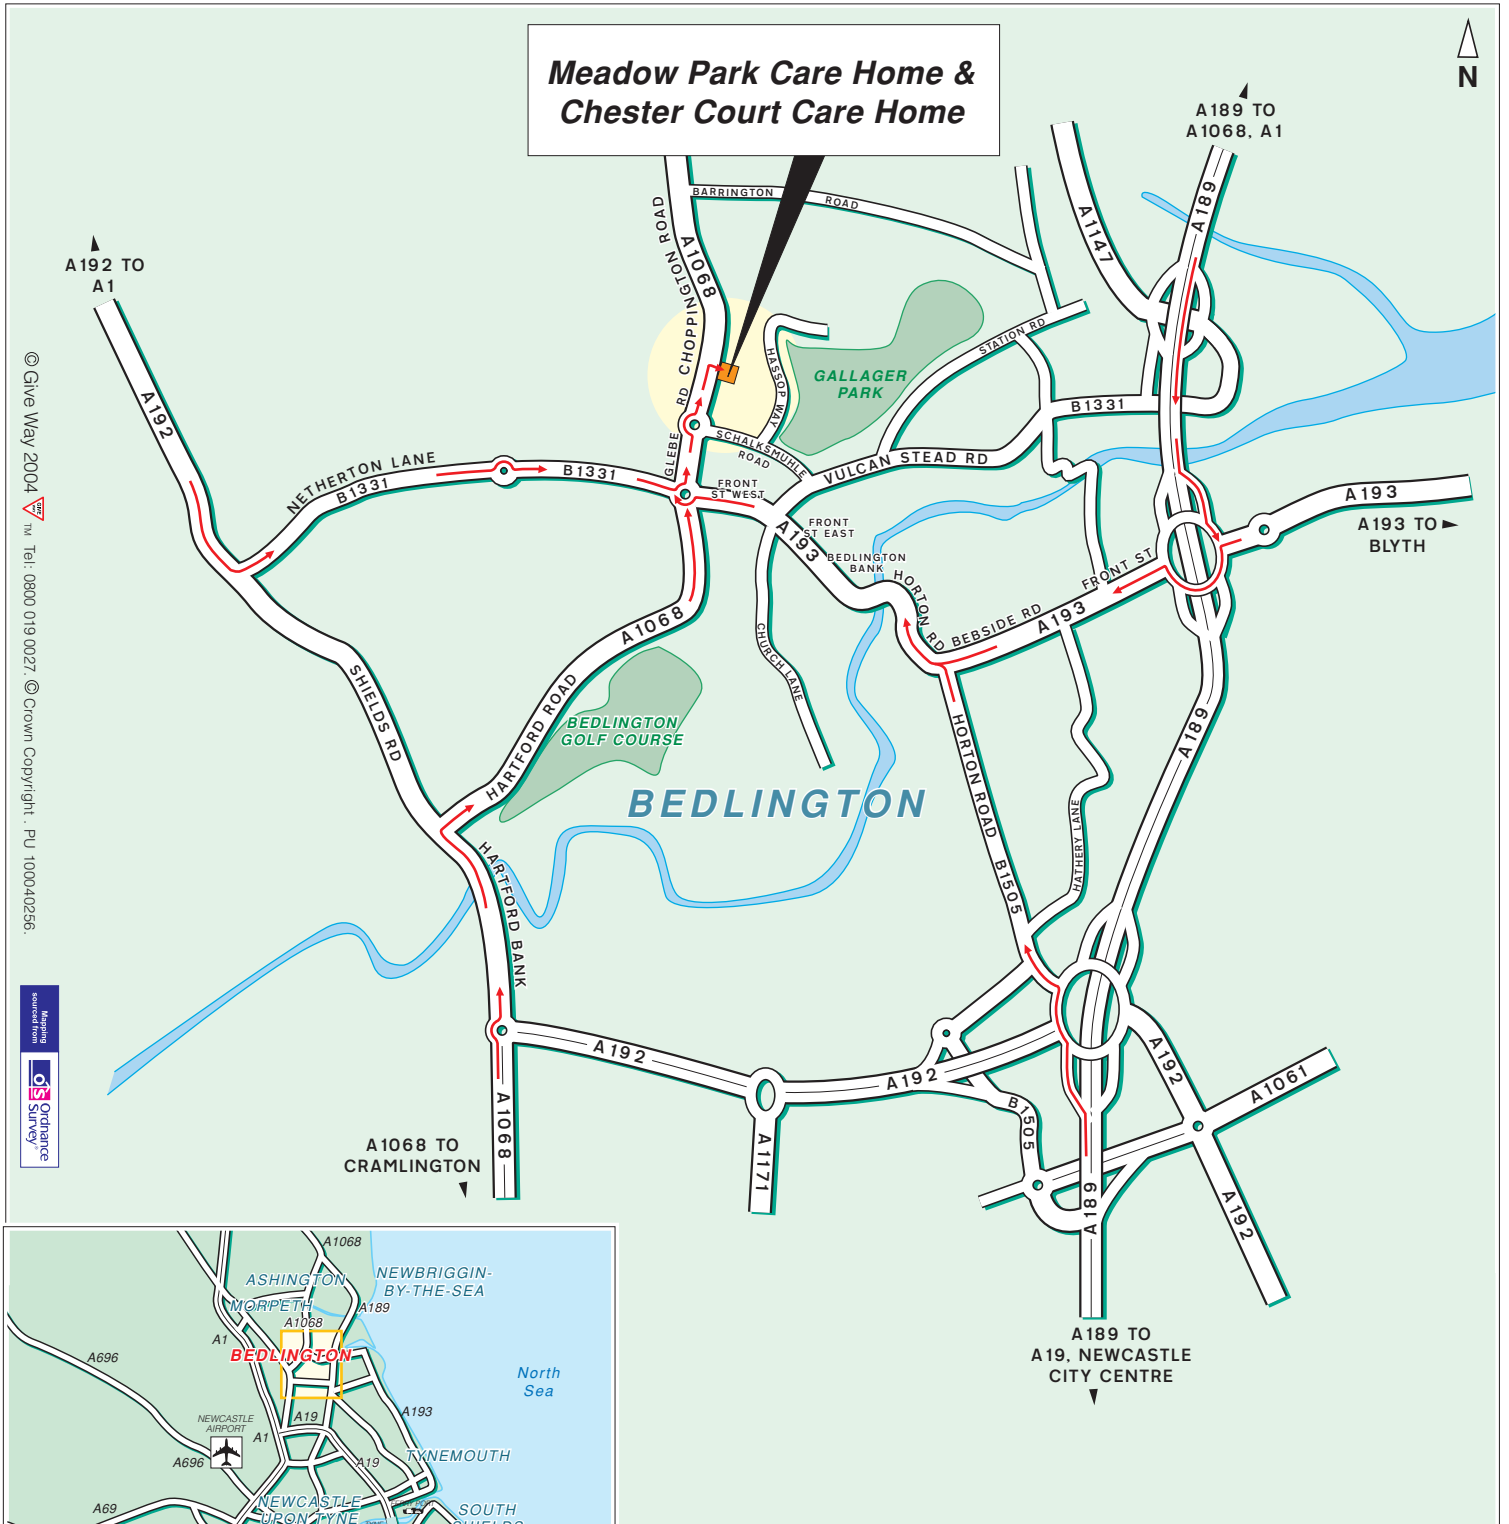

Chester Court Care Home

Choppington Road
Bedlington
Northumberland
NE22 6LA

Tel: 01670 829 800

Fax: 01670 829 006

meadowpark@barchester.com

www.barchester.com/meadowpark

Tel: 01670 820 111

Fax: 01670 822 001

chestercourt@barchester.com

www.barchester.com/chestercourt

© Give Way 2004. Tel: 0800 019 0027. © Crown Copyright. PU 100040256.