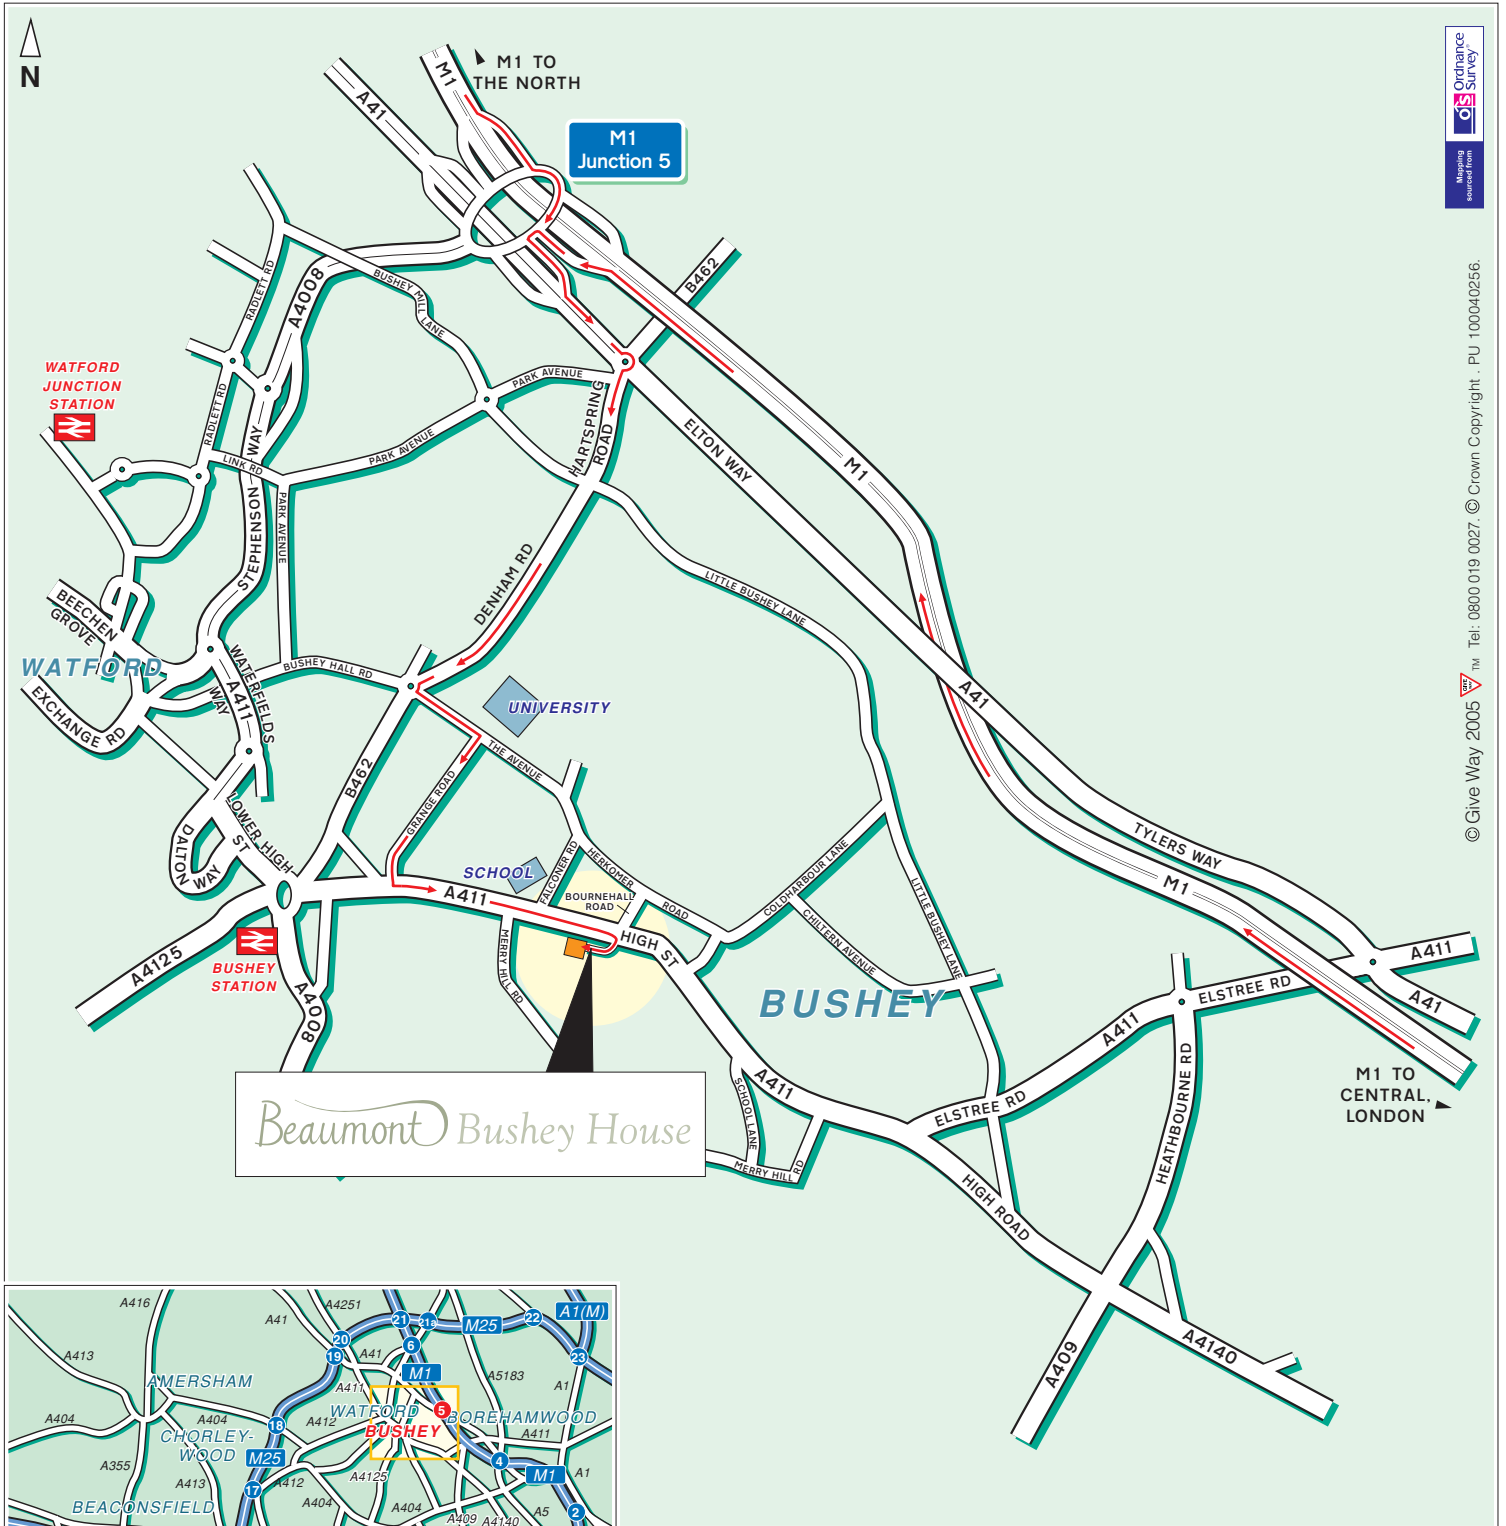

Beaumont Bushey House

Tel: 020 8421 8844
Fax: 020 8950 9387
bushey@barchester.com
www.barchester.com/bushey

© Give Way 2005 Tel: 0800 019 0027 © Crown Copyright . PU 100040256.

Public Transport

By Rail, Bushey Station.
All approximately 5 minutes taxi ride away.
For information on train operators and times phone National Rail Enquiries on 0845 7484950.

By Air, London Heathrow Airport.
Approximately 40 minutes drive away.