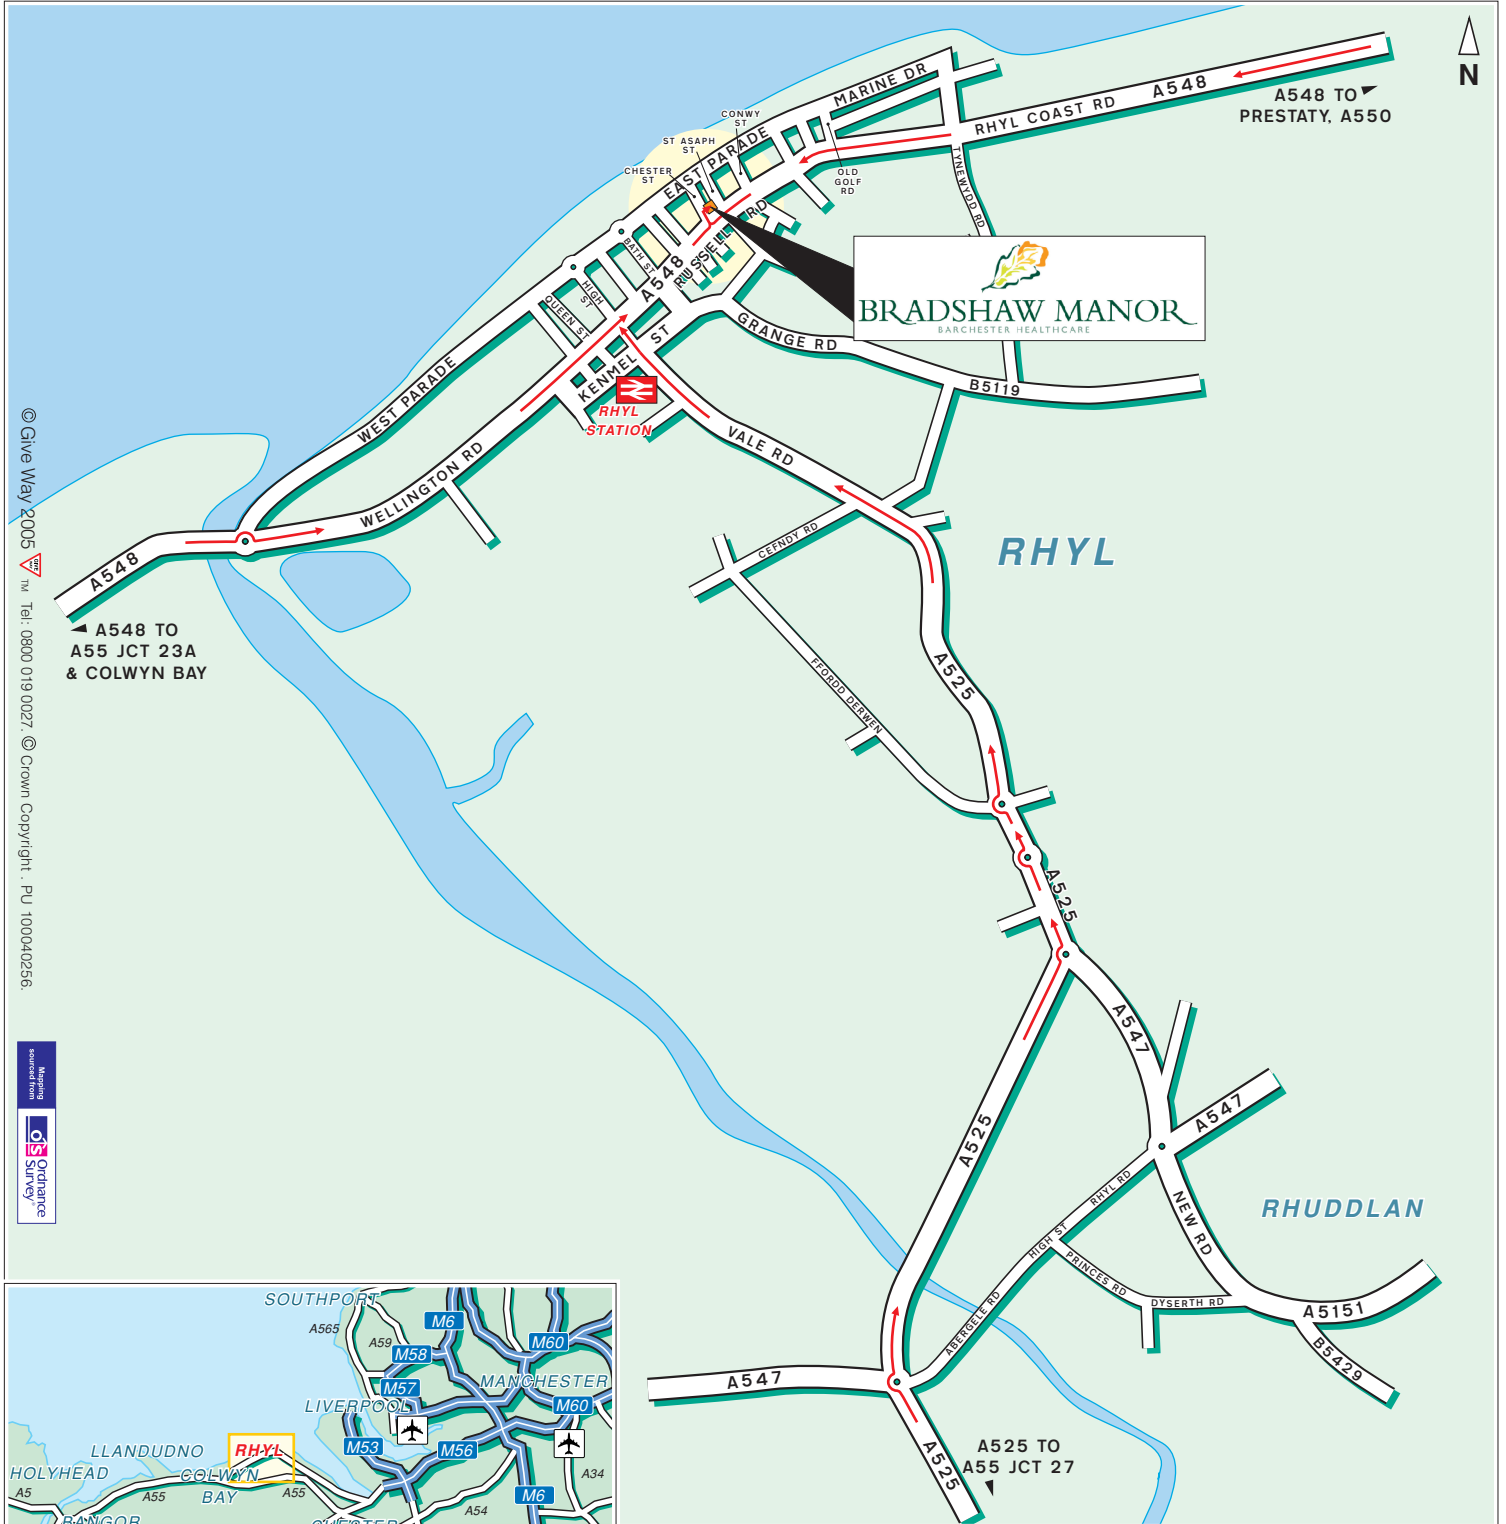

BRADSHAW MANOR

BARCHESTER HEALTHCARE

Bradshaw Manor Care Home

2 Chester Street

Rhyl

Denbighshire

LL18 3ER

Tel: 01745 882 010

Fax: 01745 882 011

bradshawmanor@barchester.com

www.barchester.com/bradshaw

© GIVE WAY 2005. Tel: 0800 019 0027. © Crown Copyright. PU 100040256.

Public Transport

By Rail, Rhyl Station.

Approximately 5 minutes taxi ride away.

For information on train operators and times phone National Rail Enquiries on 0845 7484950.

By Air, Liverpool Airport.

Approximately 40 minutes drive away.