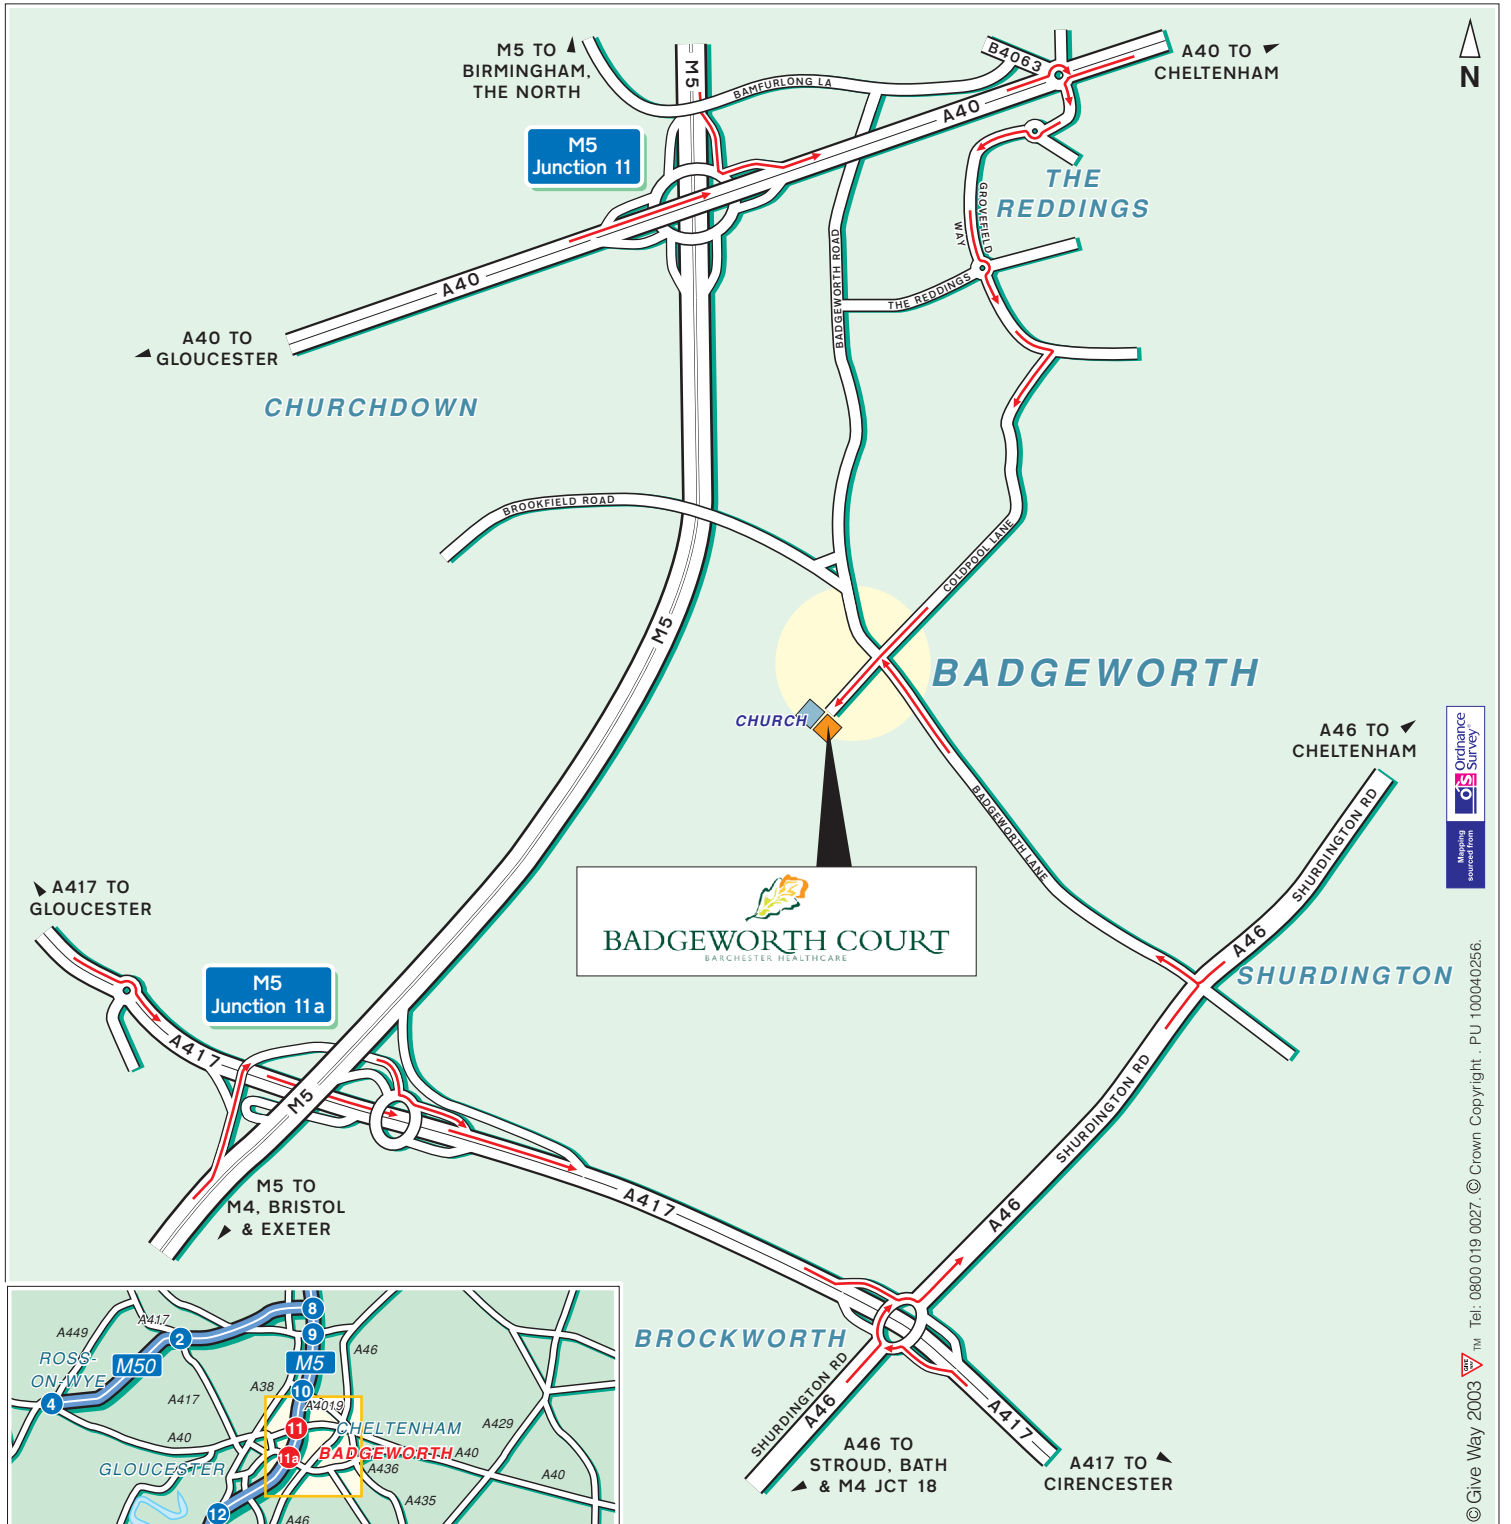

BADGEWORTH COURT

BARCHESTER HEALTHCARE

Tel: 01452 715 015

Fax: 01452 859 985

badgeworth@barchester.com

www.barchester.com/badgeworth

© Give Way 2003. Tel: 0800 019 0027. © Crown Copyright. PU 100040256.

Public Transport

By Rail, Cheltenham Station.
This is the closest mainline station.
For information on train operators and times phone National Rail Enquiries on 0845 7484950.

By Air, Birmingham Airport and Bristol Airport.
Take a train from either one of these airports to Cheltenham.
Staverton is the nearest local small airport.