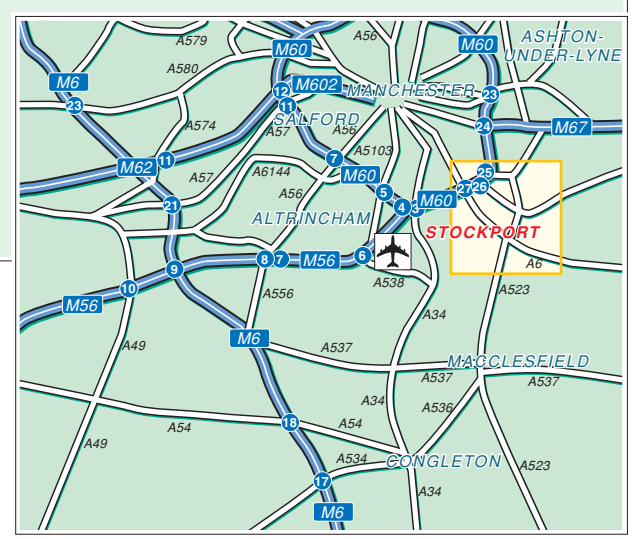

© Give Way 2005. Tel: 0800 019 0027. © Crown Copyright. PU 100040256.

Public Transport

- 

By Rail, Rose Hill Marple Station.
Approximately 10 minutes taxi ride away.
For information on train operators and times phone National Rail Enquiries on 0845 7484950.
- 

By Air, Manchester Airport.
Approximately 1/2 hours drive away.