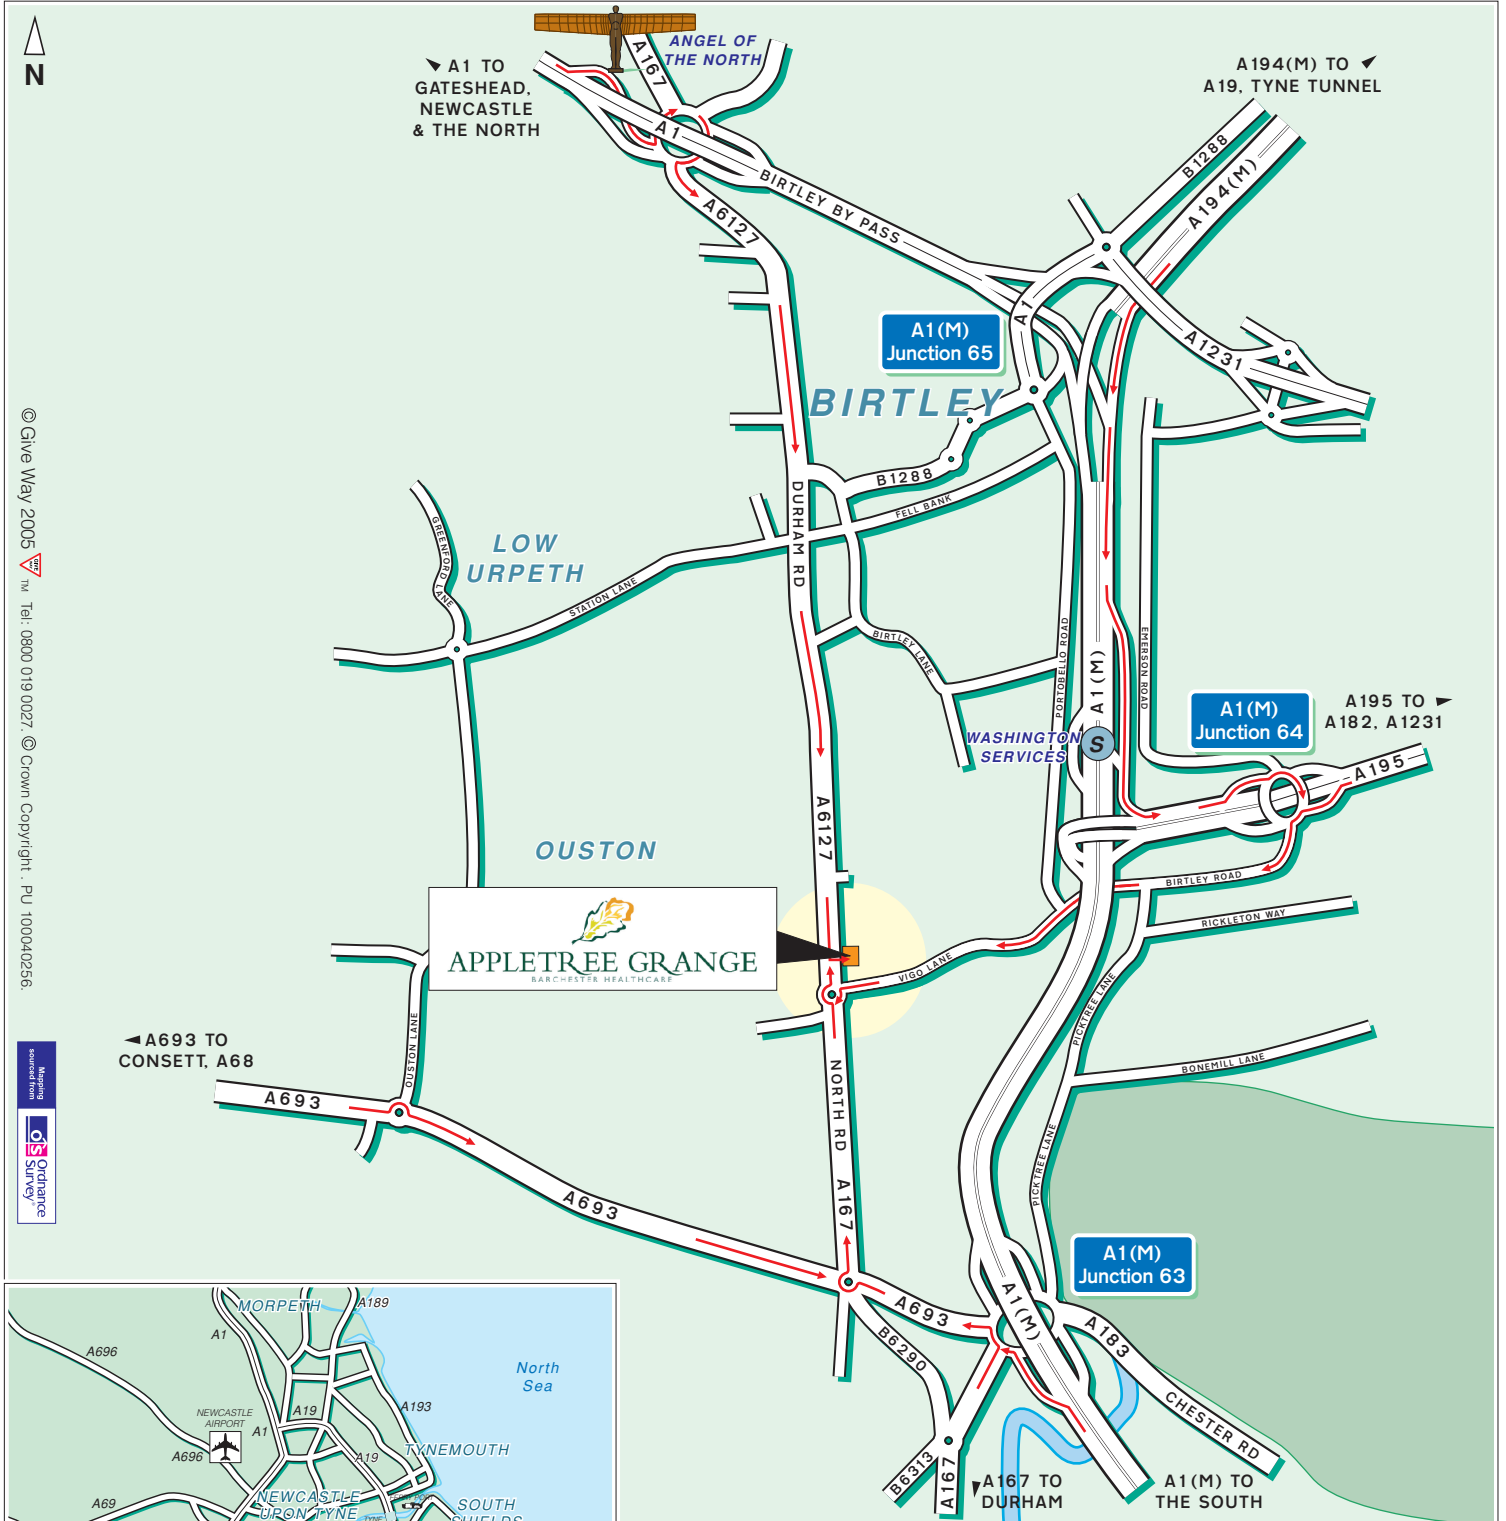

appletree@barchester.com

www.barchester.com/appletreegrange

© GIVE WAY 2005. Mapping sourced from Ordnance Survey. Tel: 0800 019 0027. © Crown Copyright. PU 100040256.

Public Transport

By Rail, Chester-Le-Street Station.

Approximately 10 minutes taxi ride away.

For information on train operators and times phone National Rail Enquiries on 0845 7484950.

By Air, Newcastle Airport & Durham Tees Valley Airport.

Both are approximately 1/2 hours drive away.